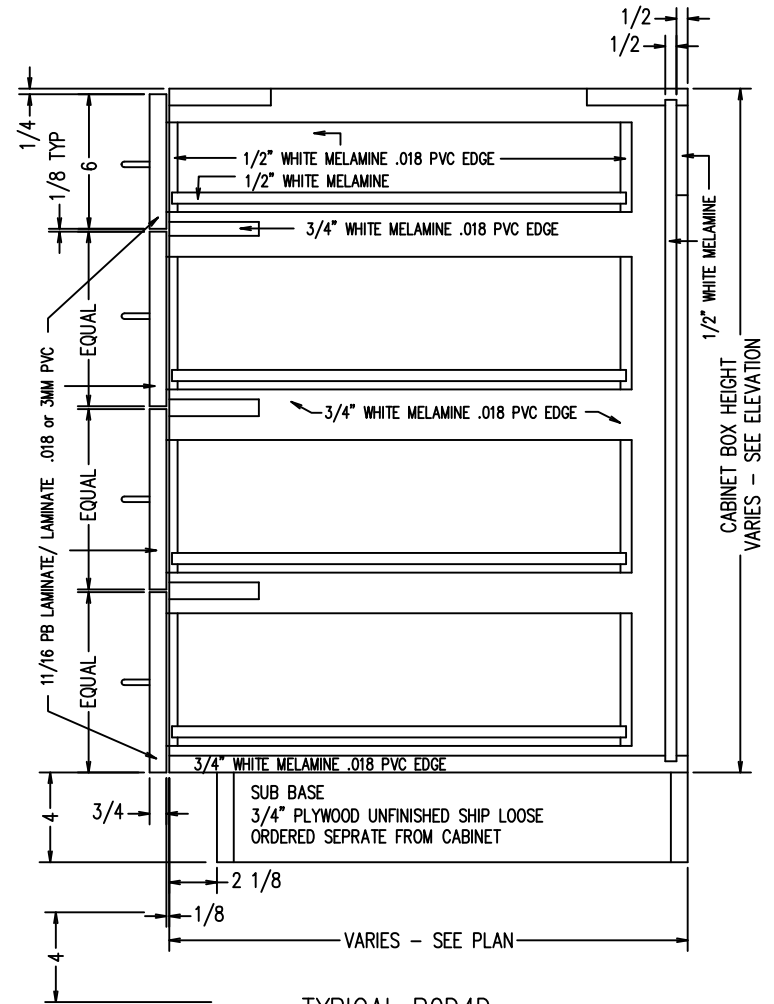

SEE PRODUCT MATRIX ON MIN MAX SIZES

TYPICAL BOD4D
INTEGRAL TOE KICK
SCALE: 1-1/2" = 1'-0"

TYPICAL BOD4D
FOR SUB BASE
SCALE: 1-1/2" = 1'-0"