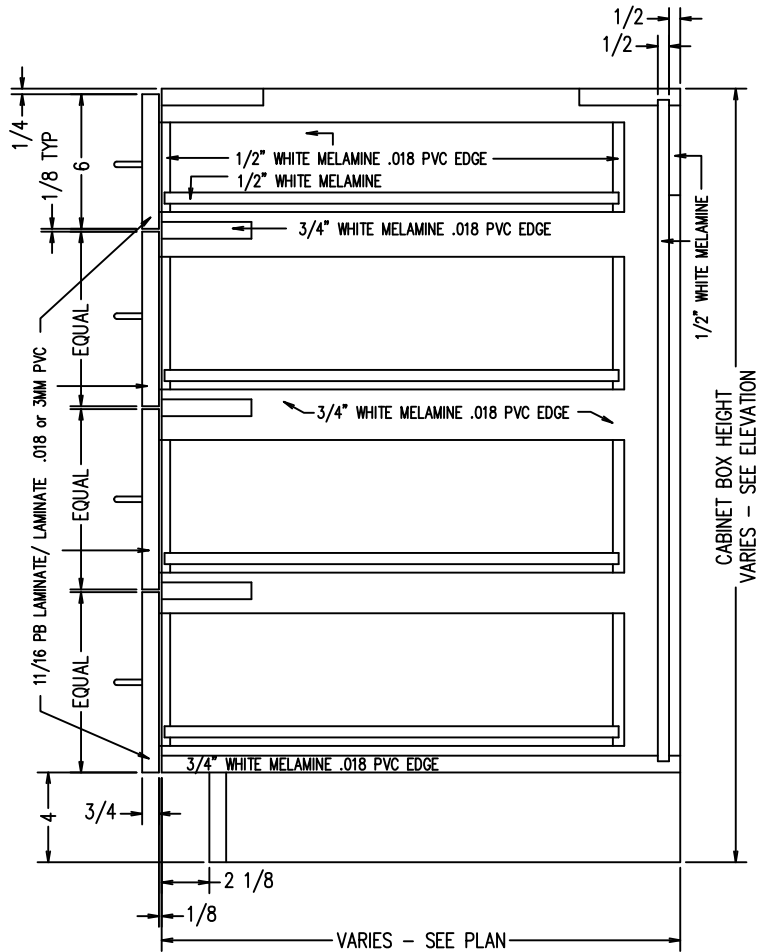

SEE PRODUCT MATRIX ON MIN MAX SIZES

TYPICAL BOD4D
INTEGRAL TOE KICK
SCALE: 1-1/2" = 1'-0"

TYPICAL BOD4D
FOR SUB BASE
SCALE: 1-1/2" = 1'-0"