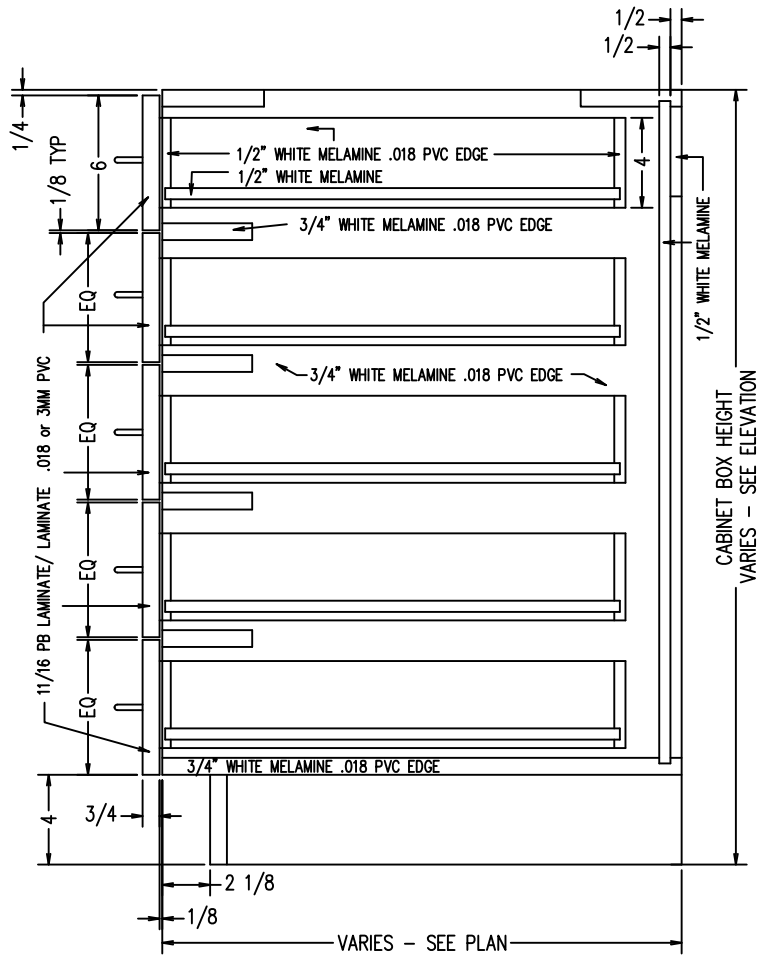

SEE PRODUCT MATRIX ON MIN MAX SIZES

TYPICAL BOD5D
 INTEGRAL TOE KICK
 SCALE: 1-1/2" = 1'-0"

TYPICAL BOD5D
 FOR SUB BASE
 SCALE: 1-1/2" = 1'-0"