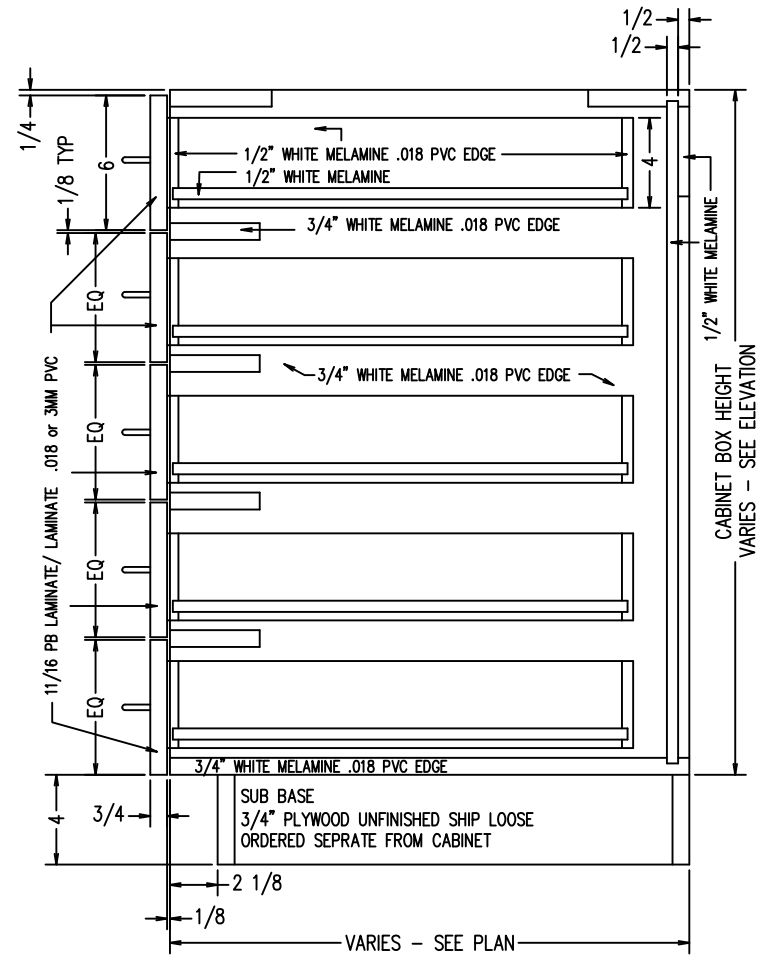

SEE PRODUCT MATRIX ON MIN MAX SIZES

TYPICAL BOD5D
 INTEGRAL TOE KICK
 SCALE: 1-1/2" = 1'-0"

TYPICAL BOD5D
 FOR SUB BASE
 SCALE: 1-1/2" = 1'-0"