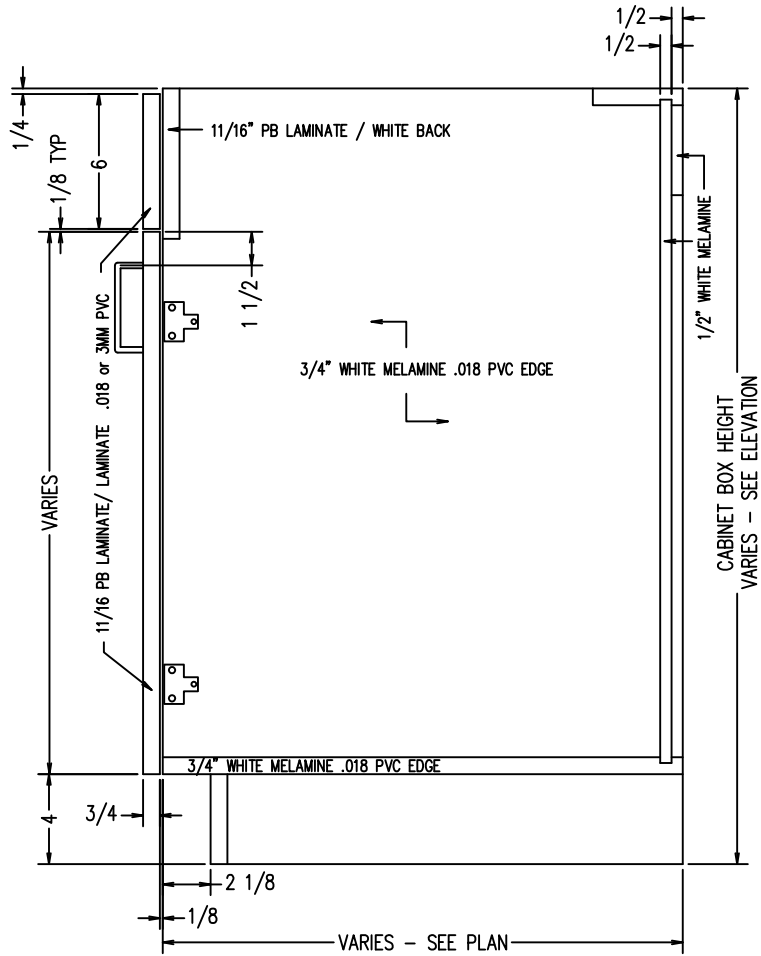

SEE PRODUCT MATRIX ON MIN MAX SIZES

TYPICAL B2D1F
INTEGRAL TOE KICK

SCALE: 1-1/2" = 1'-0"

TYPICAL B2D1F
FOR SUB BASE

SCALE: 1-1/2" = 1'-0"