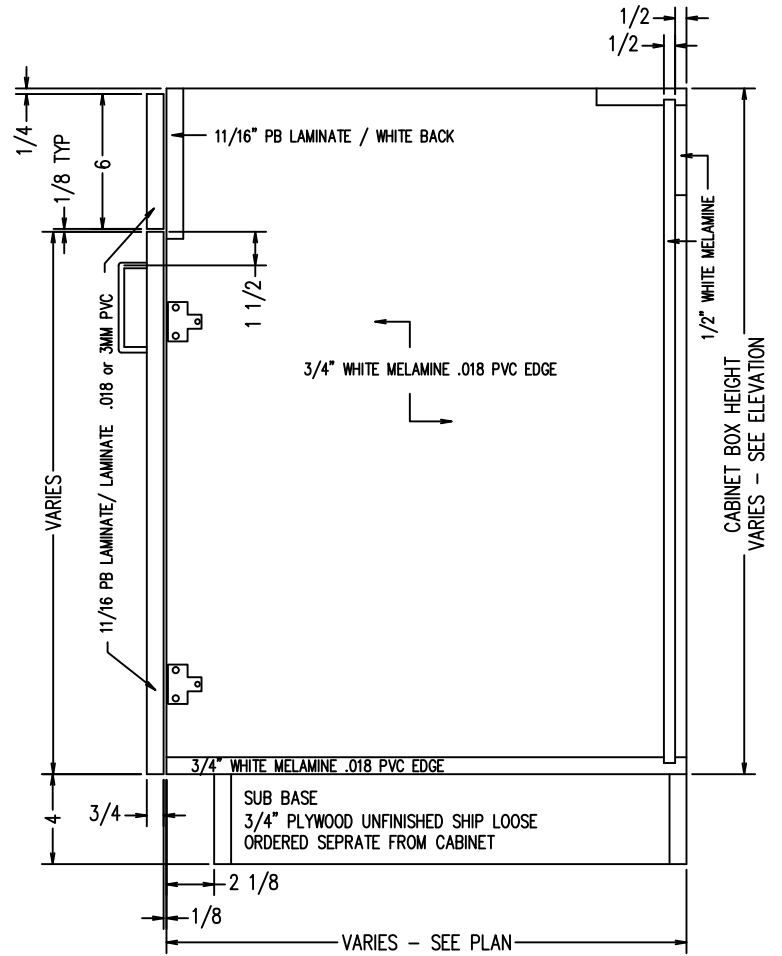

SEE PRODUCT MATRIX ON MIN MAX SIZES

TYPICAL B2D1F
INTEGRAL TOE KICK

SCALE: 1-1/2" = 1'-0"

TYPICAL B2D1F
FOR SUB BASE

SCALE: 1-1/2" = 1'-0"