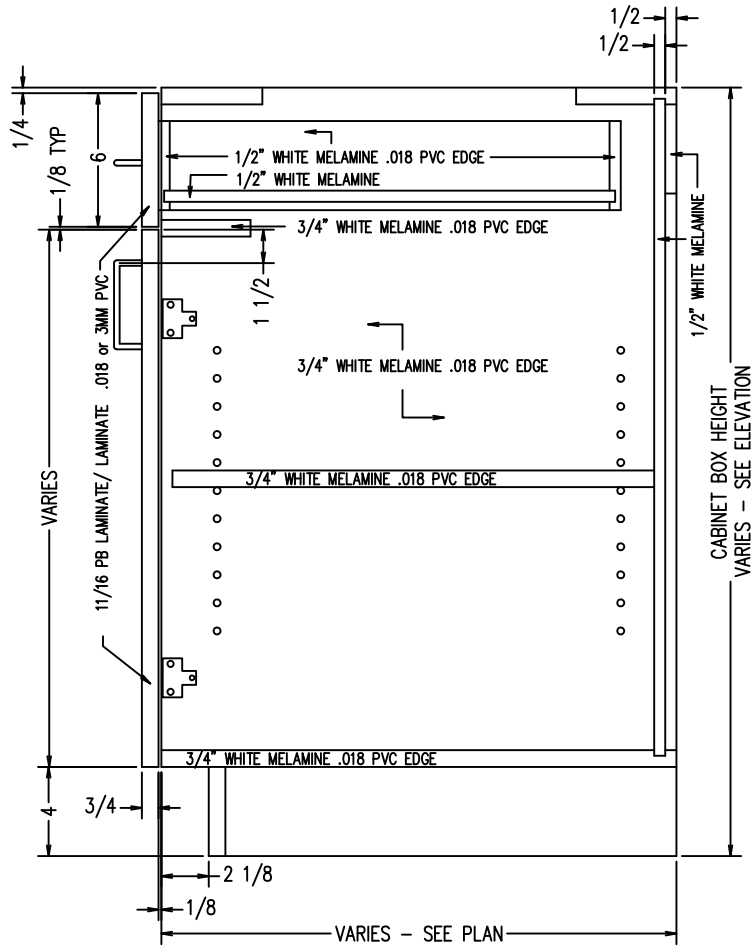

SEE PRODUCT MATRIX ON MIN MAX SIZES

TYPICAL B2D2D  
INTEGRAL TOE KICK  
SCALE: 1-1/2" = 1'-0"

TYPICAL B2D2D  
FOR SUB BASE  
SCALE: 1-1/2" = 1'-0"