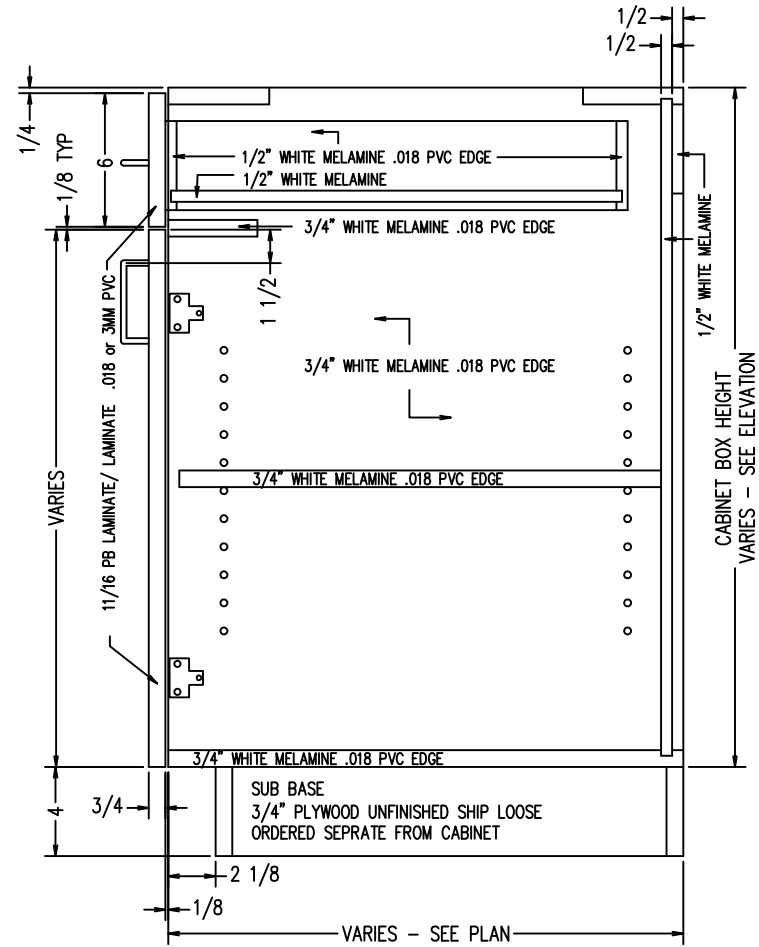

SEE PRODUCT MATRIX ON MIN MAX SIZES

TYPICAL B2D2D
INTEGRAL TOE KICK
SCALE: 1-1/2" = 1'-0"

TYPICAL B2D2D
FOR SUB BASE
SCALE: 1-1/2" = 1'-0"