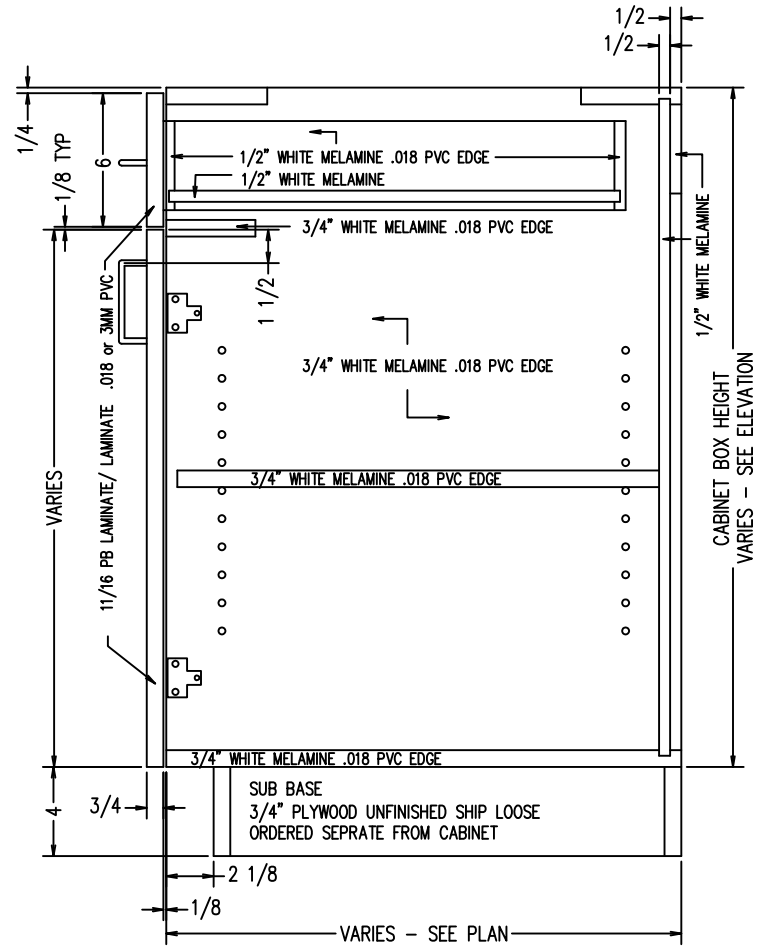

SEE PRODUCT MATRIX ON MIN MAX SIZES

TYPICAL B2D2D  
INTEGRAL TOE KICK  
SCALE: 1-1/2" = 1'-0"

TYPICAL B2D2D  
FOR SUB BASE  
SCALE: 1-1/2" = 1'-0"