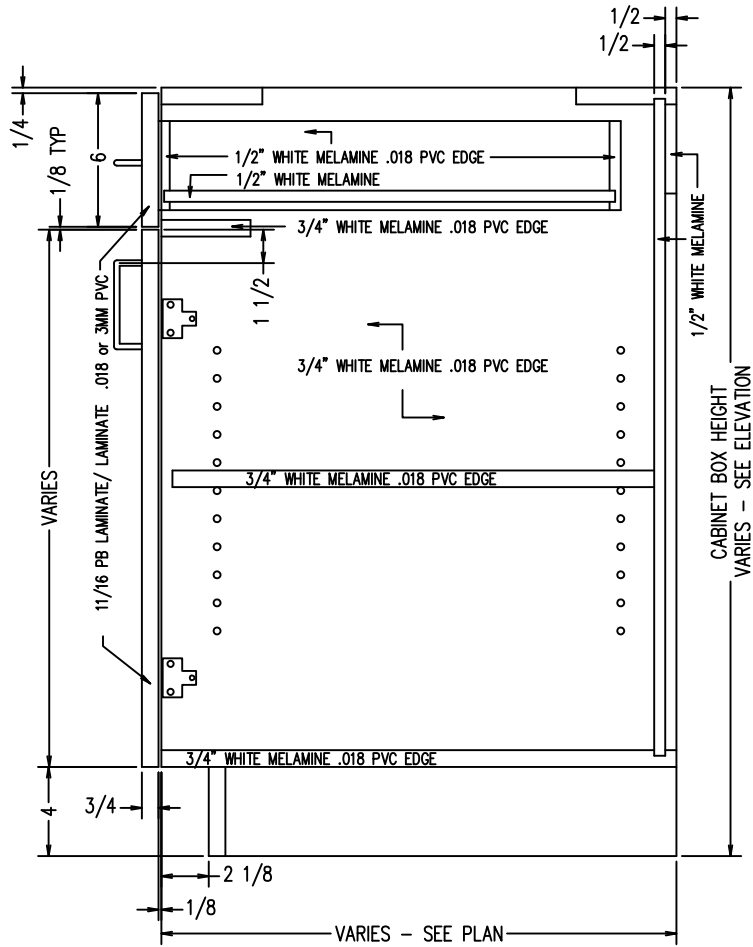

SEE PRODUCT MATRIX ON MIN MAX SIZES

TYPICAL B2D2D
INTEGRAL TOE KICK
SCALE: 1-1/2" = 1'-0"

TYPICAL B2D2D
FOR SUB BASE
SCALE: 1-1/2" = 1'-0"