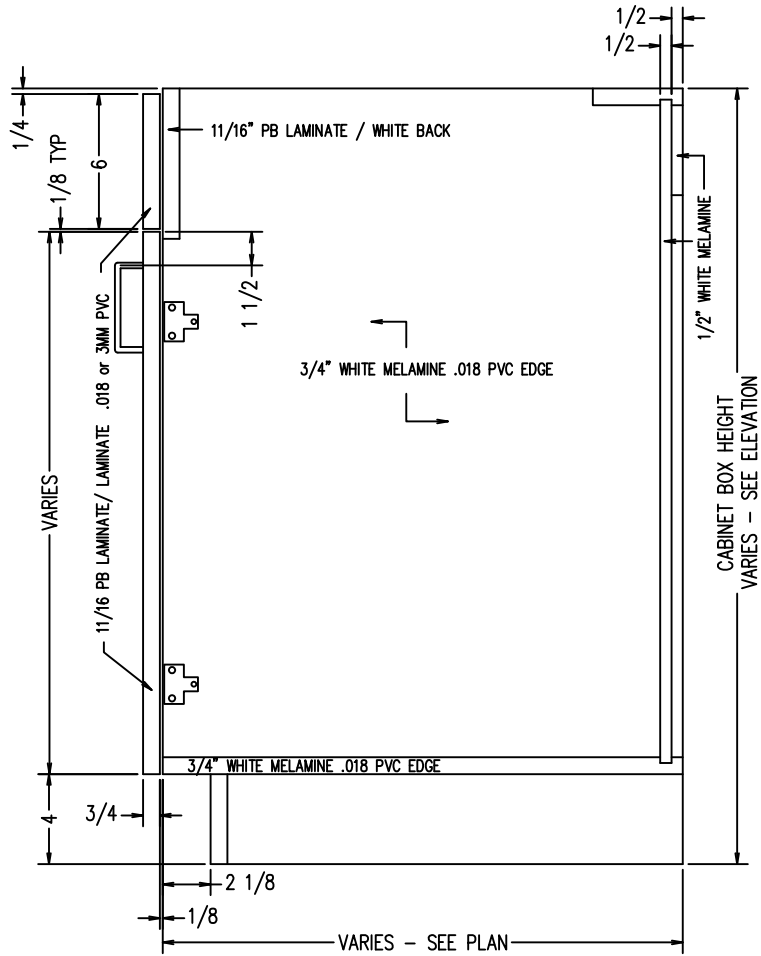

SEE PRODUCT MATRIX ON MIN MAX SIZES

TYPICAL B2D2F  
INTEGRAL TOE KICK

SCALE: 1-1/2" = 1'-0"

TYPICAL B2D2F  
FOR SUB BASE

SCALE: 1-1/2" = 1'-0"