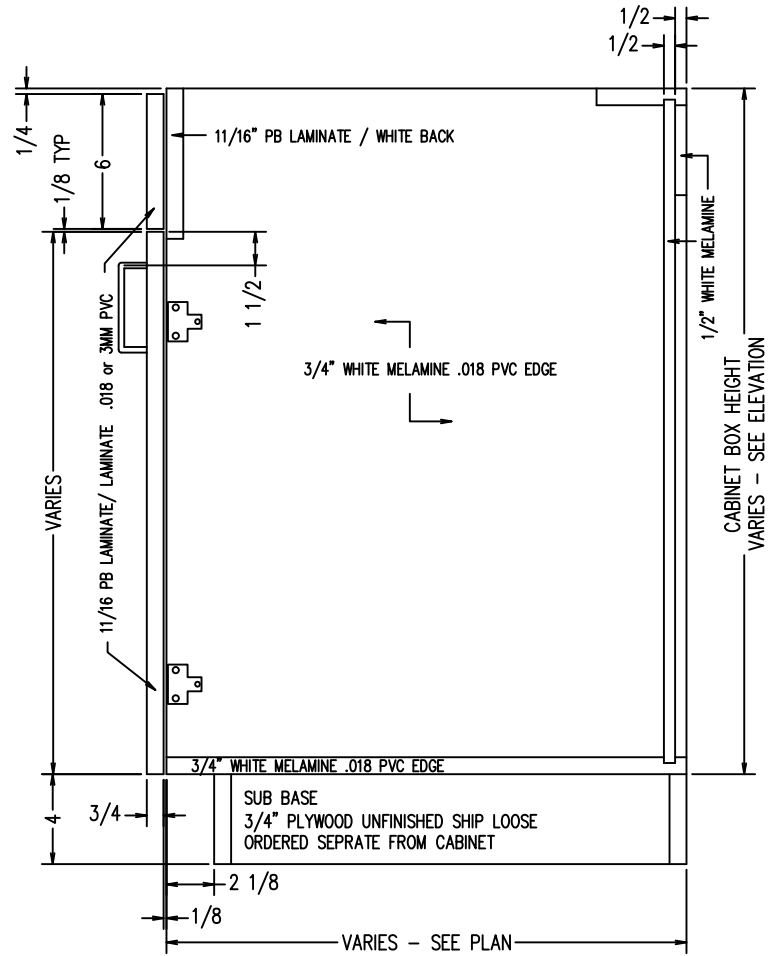

SEE PRODUCT MATRIX ON MIN MAX SIZES

TYPICAL B2D2F  
INTEGRAL TOE KICK

SCALE: 1-1/2" = 1'-0"

TYPICAL B2D2F  
FOR SUB BASE

SCALE: 1-1/2" = 1'-0"