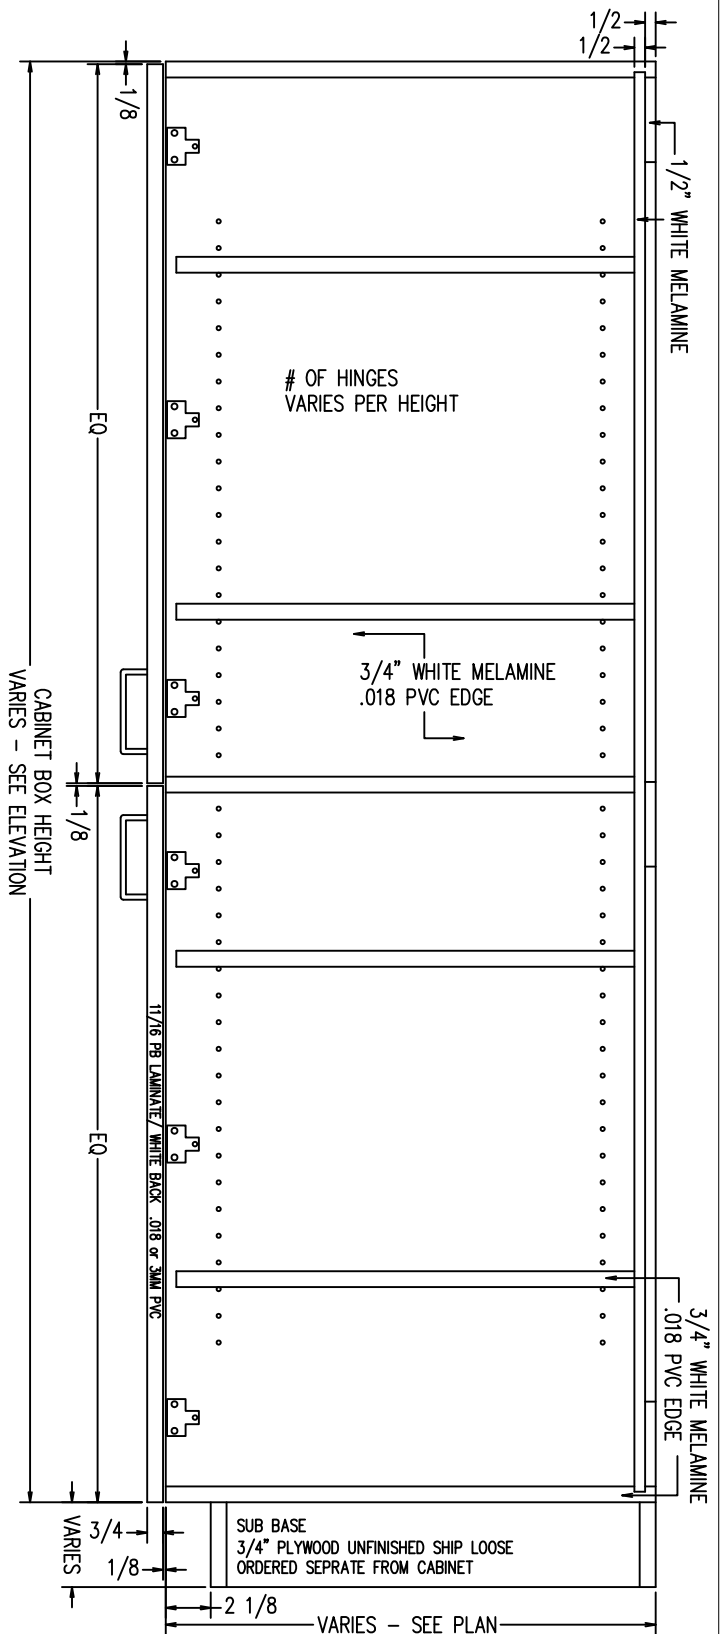

SEE PRODUCT MATRIX ON MIN MAX SIZES

TYPICAL T2D-2D
INTEGRAL TOE KICK
SCALE: 1-1/2" = 1'-0"

TYPICAL T2D-2D
FOR SUB BASE
SCALE: 1-1/2" = 1'-0"