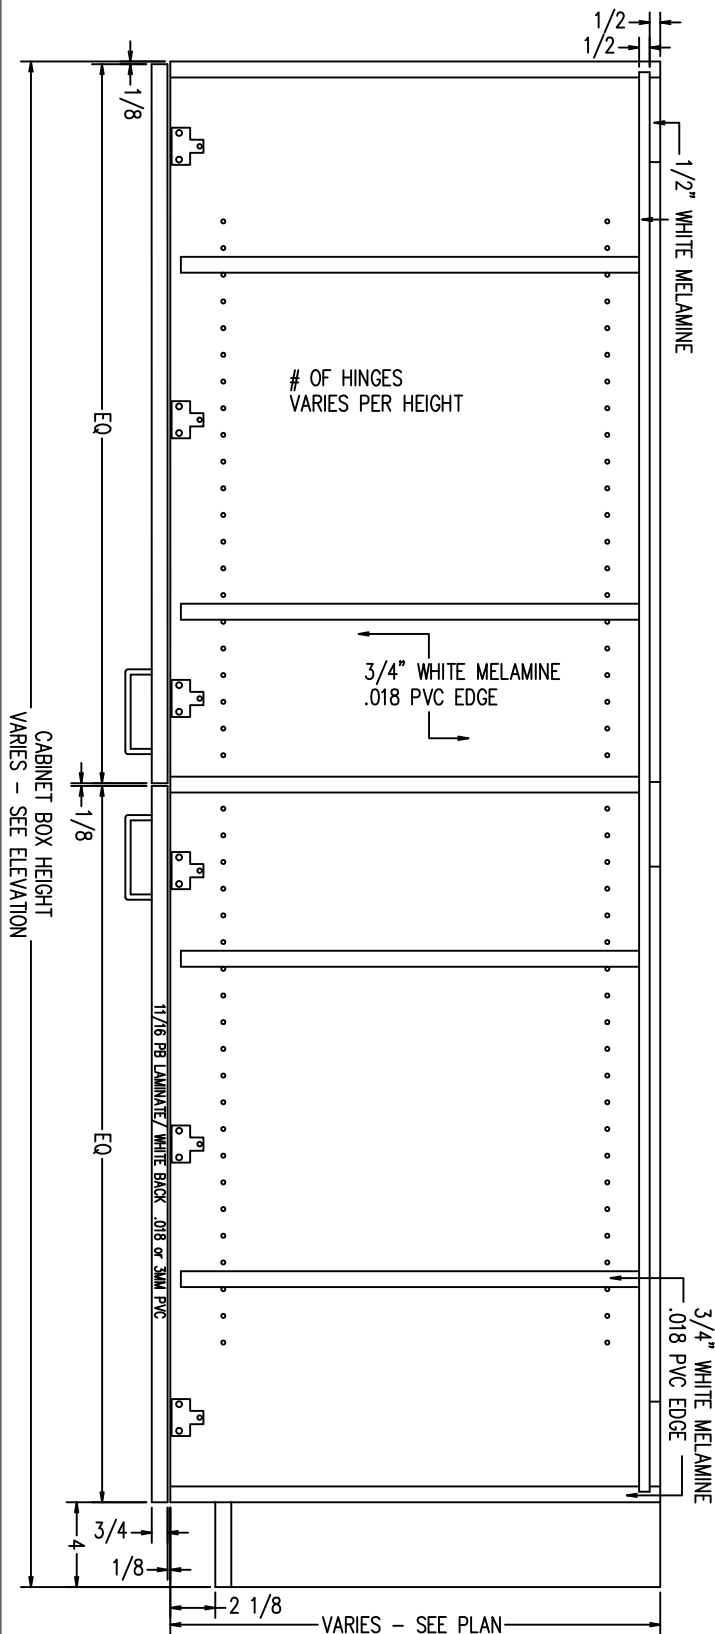

SEE PRODUCT MATRIX ON MIN MAX SIZES

TYPICAL T2D-2D
INTEGRAL TOE KICK
SCALE: 1-1/2" = 1'-0"

TYPICAL T2D-2D
FOR SUB BASE
SCALE: 1-1/2" = 1'-0"