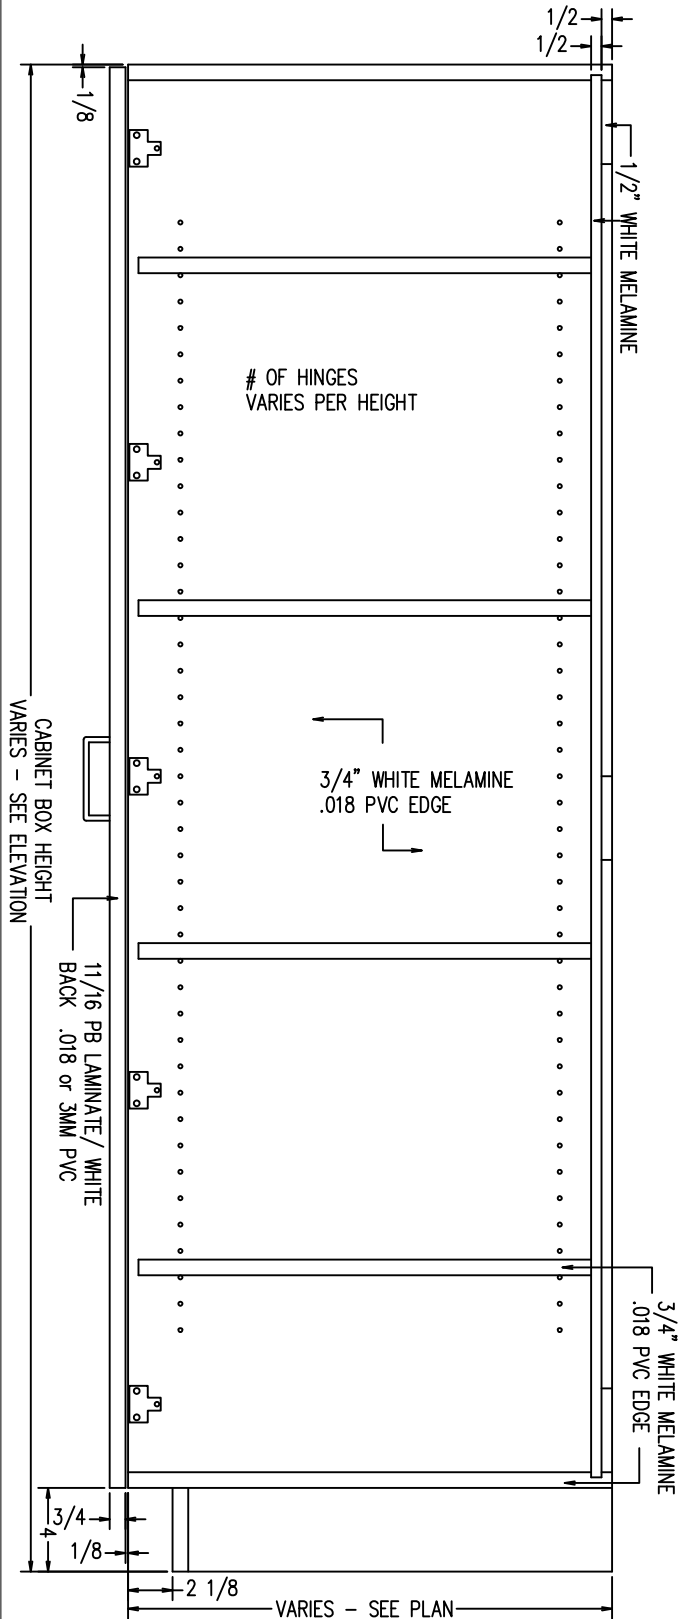

SEE PRODUCT MATRIX ON MIN MAX SIZES

TYPICAL T2D
INTEGRAL TOE KICK
SCALE: 1-1/2" = 1'-0"

TYPICAL T2D
FOR SUB BASE
SCALE: 1-1/2" = 1'-0"