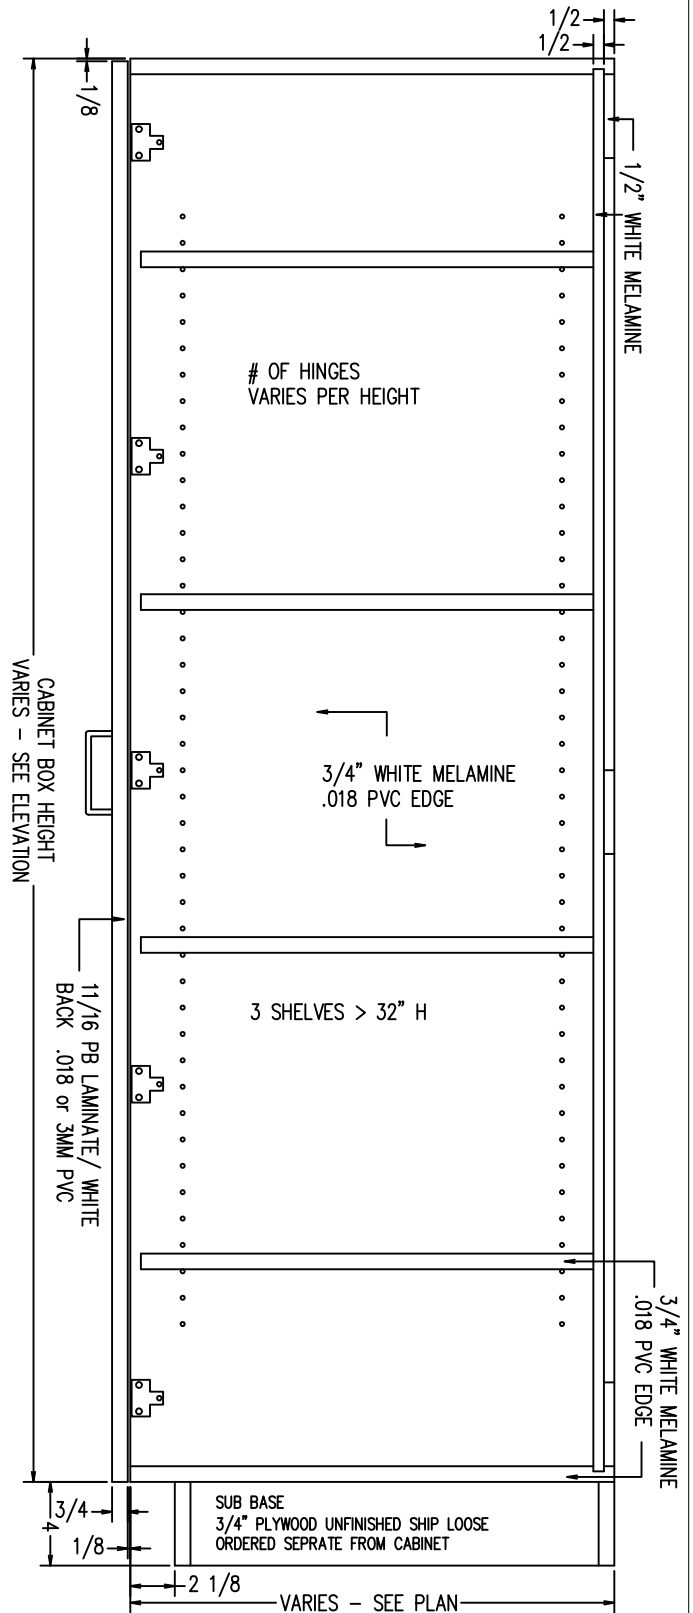

SEE PRODUCT MATRIX ON MIN MAX SIZES

TYPICAL T2D
INTEGRAL TOE KICK
SCALE: 1-1/2" = 1'-0"

TYPICAL T2D
FOR SUB BASE
SCALE: 1-1/2" = 1'-0"