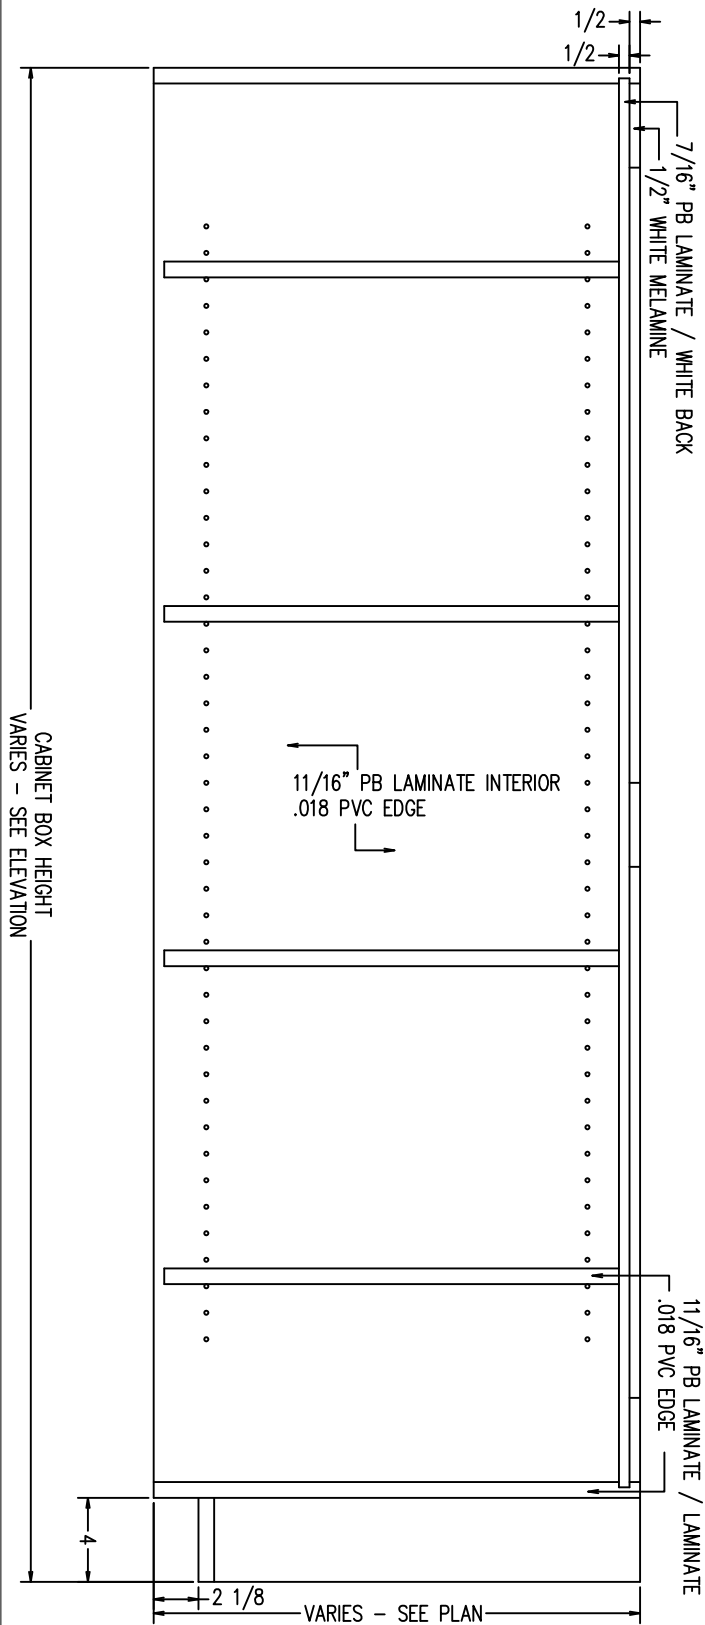

SEE PRODUCT MATRIX ON MIN MAX SIZES

TYPICAL TOPEN  
INTEGRAL TOE KICK  
SCALE:  $1-1/2" = 1'-0"$

TYPICAL TOPEN  
FOR SUB BASE  
SCALE:  $1-1/2" = 1'-0"$