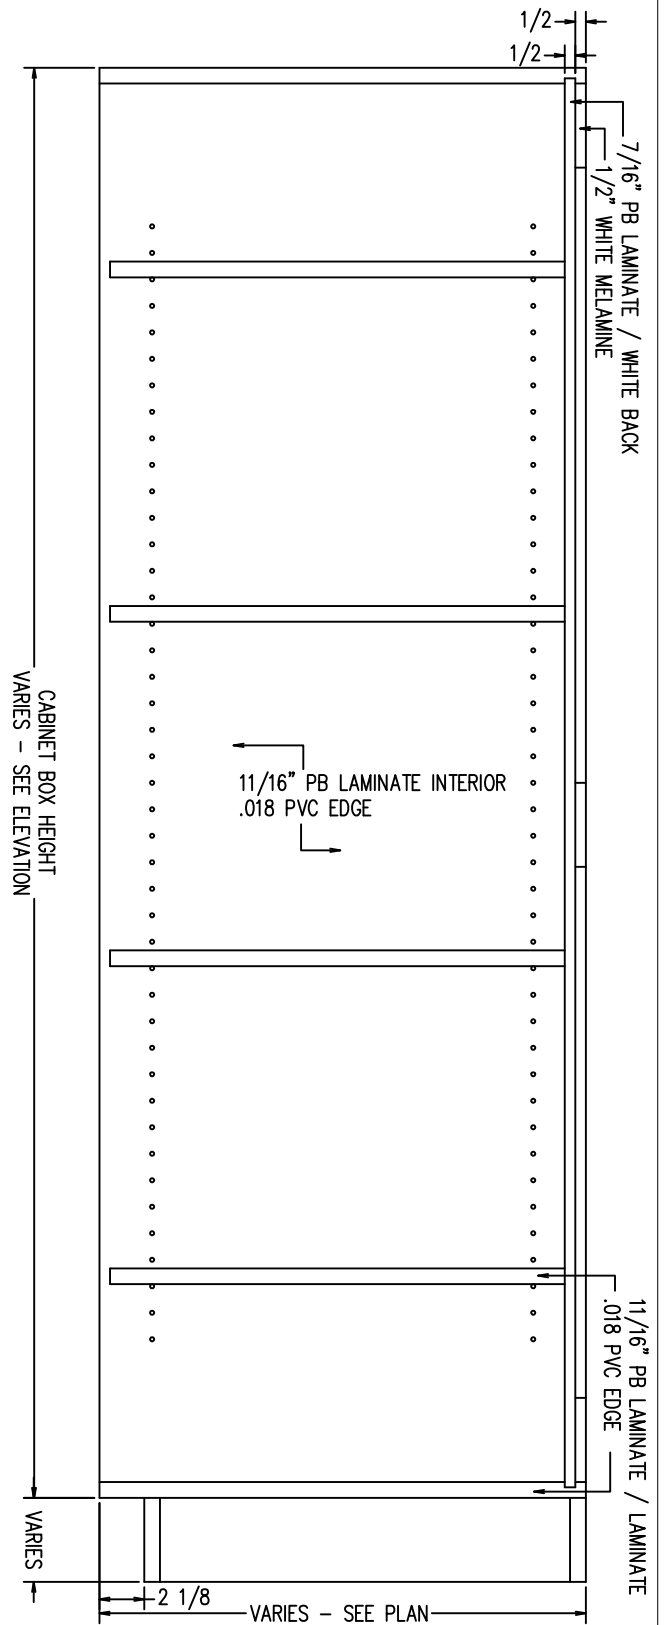

SEE PRODUCT MATRIX ON MIN MAX SIZES

TYPICAL TOPEN  
INTEGRAL TOE KICK  
SCALE:  $1-1/2" = 1'-0"$

TYPICAL TOPEN  
FOR SUB BASE  
SCALE:  $1-1/2" = 1'-0"$