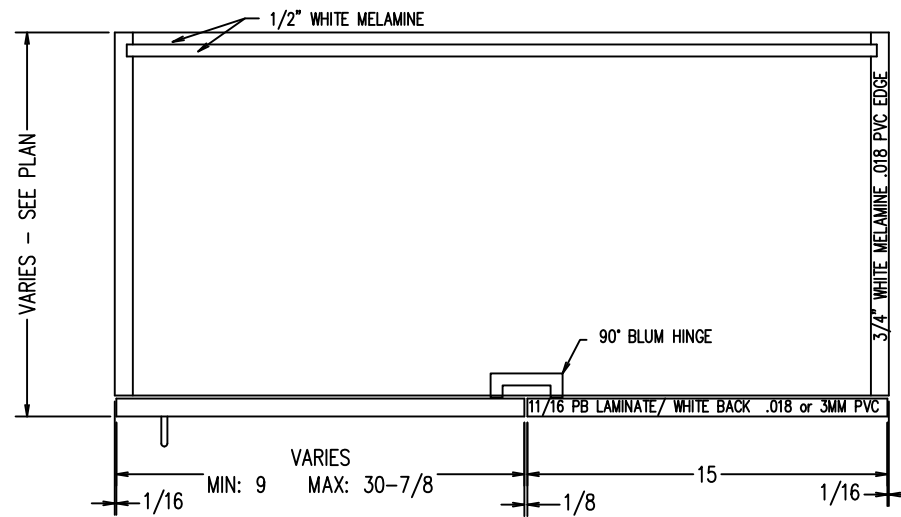

SEE PRODUCT MATRIX ON MIN MAX SIZES

TYPICAL W1D-BLINDR

TYPICAL W1D-BLINDL (OPPOSITE HAND)

SCALE: 1-1/2" = 1'-0"