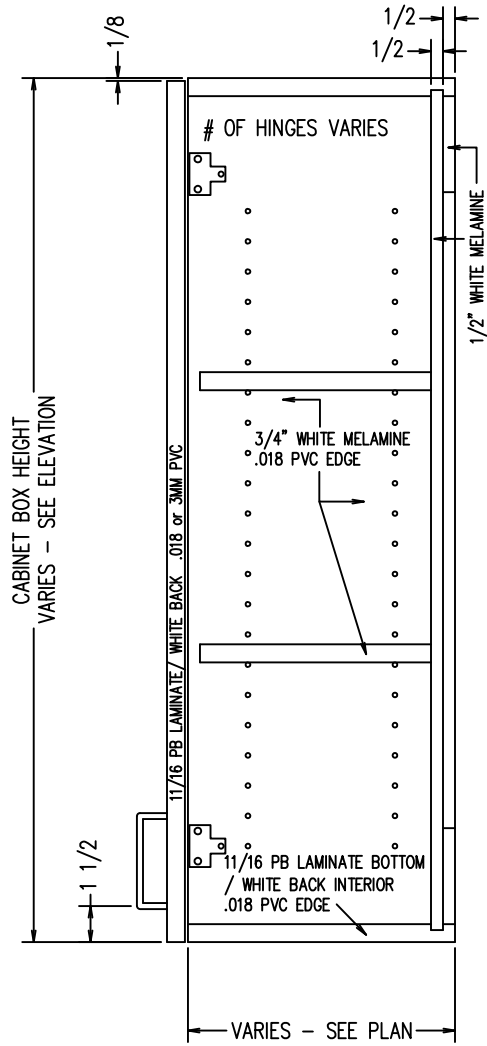

SEE PRODUCT MATRIX ON MIN MAX SIZES

TYPICAL W1D & W2D
W/OUT LIGHT RAIL
SCALE: 1-1/2" = 1'-0"

TYPICAL W1D & W2D
WITH LIGHT RAIL
SCALE: 1-1/2" = 1'-0"