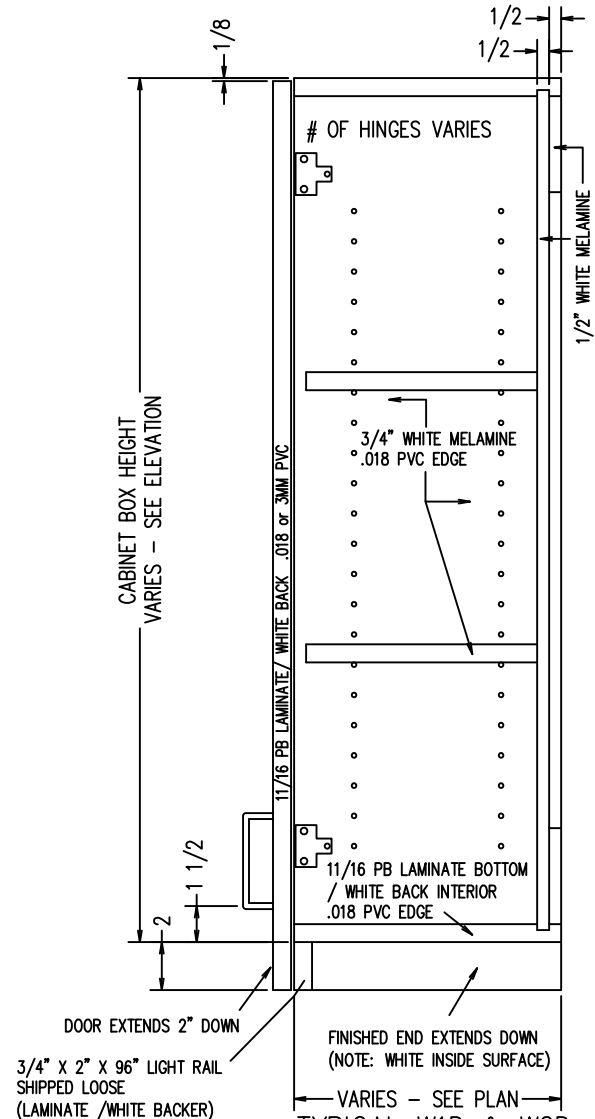

SEE PRODUCT MATRIX ON MIN MAX SIZES

TYPICAL W1D & W2D
W/OUT LIGHT RAIL
SCALE: 1-1/2" = 1'-0"

TYPICAL W1D & W2D
WITH LIGHT RAIL
SCALE: 1-1/2" = 1'-0"