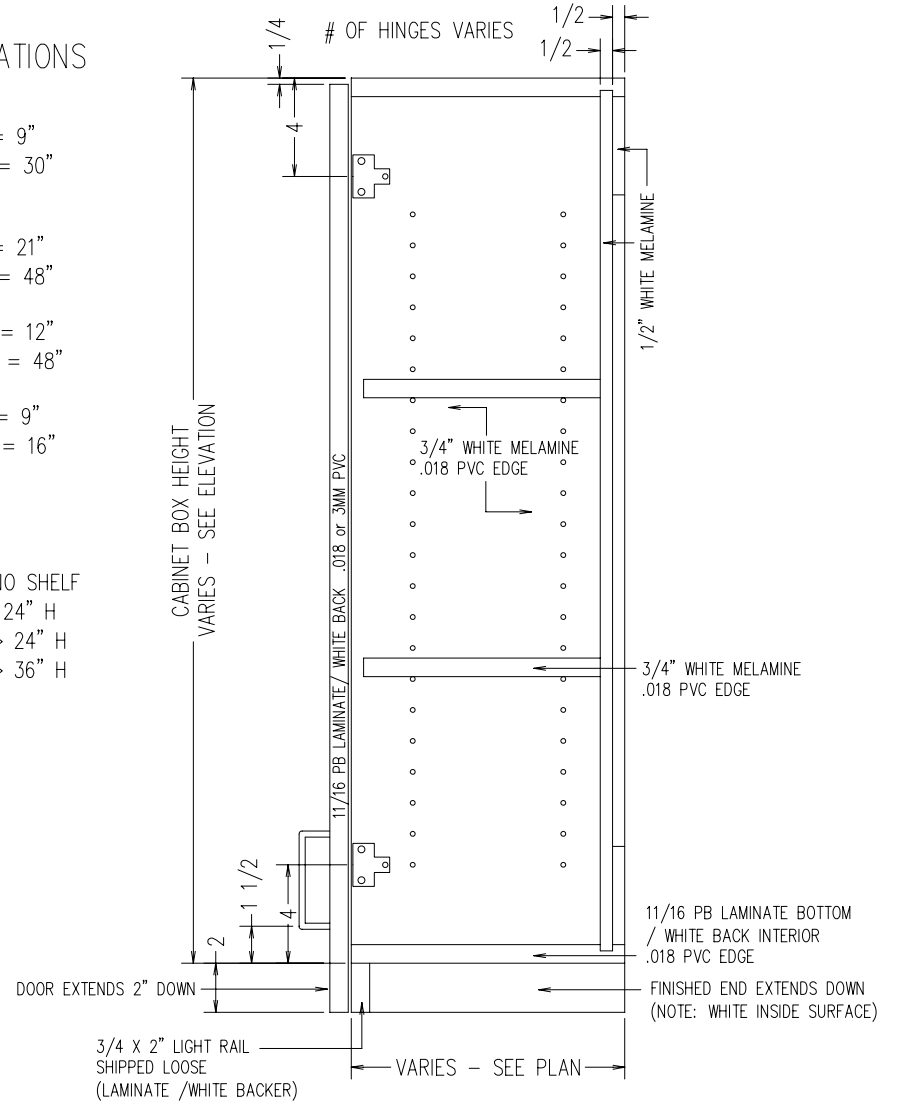

TYPICAL W1D & W2D  
W/OUT LIGHT RAIL  
SCALE: 1-1/2" = 1'-0"

### TYPICAL SPECIFICATIONS

W1D  
MIN WIDTH = 9"  
MAX WIDTH = 30"

W2D  
MIN WIDTH = 21"  
MAX WIDTH = 48"

MIN HEIGHT = 12"  
MAX HEIGHT = 48"

MIN DEPTH = 9"  
MAX DEPTH = 16"

- UNDER 14" NO SHELF  
1 SHELF ≤ 24" H  
2 SHELVES > 24" H  
3 SHELVES > 36" H

TYPICAL W1D & W2D  
WITH LIGHT RAIL  
SCALE: 1-1/2" = 1'-0"