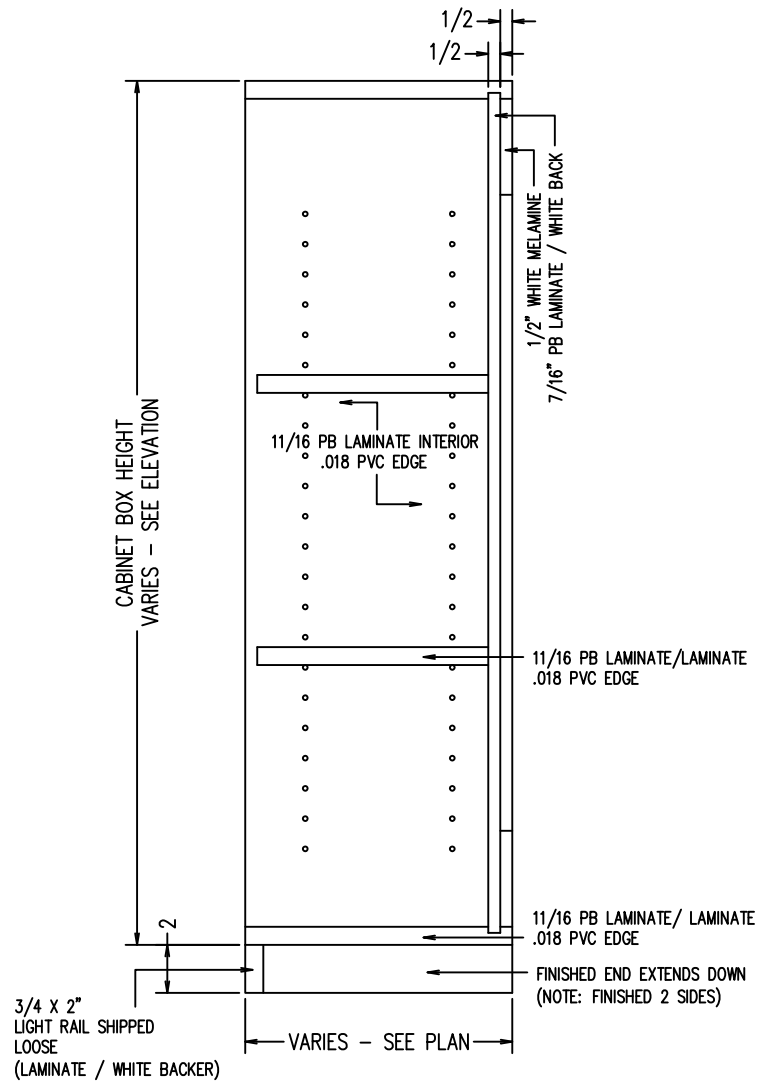

TYPICAL WOPEN
W/OUT LIGHT RAIL
SCALE: 1-1/2" = 1'-0"

TYPICAL WOPEN
WITH LIGHT RAIL
SCALE: 1-1/2" = 1'-0"