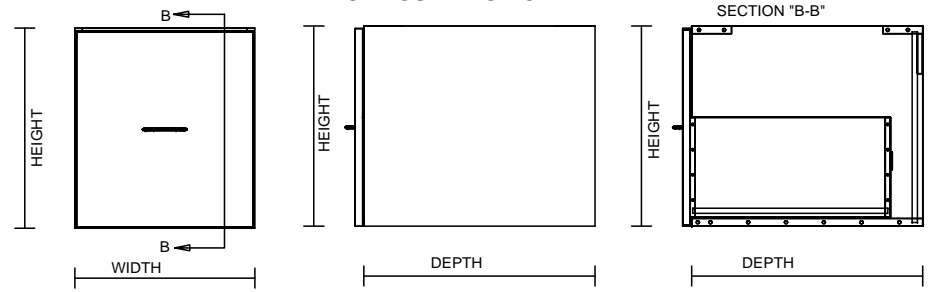

TYPICAL INTEGRAL KICK CABINET

TYPICAL SUB BASE CABINET

TYPICAL LOCK CABINET

TYPICAL SPECIFICATIONS:

- MIN WIDTH - 9"
- MAX WIDTH - 48"
- MIN HEIGHT - 22"
- MAX HEIGHT - 36"
- MIN DEPTH - 11.125"
- MAX DEPTH - 28.5"