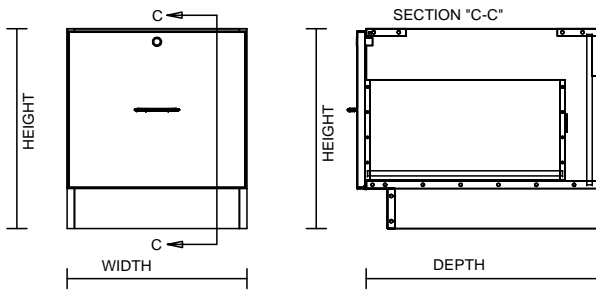

TYPICAL INTEGRAL KICK CABINET

TYPICAL SUB BASE CABINET

TYPICAL LOCK CABINET

TYPICAL SPECIFICATIONS:

- MIN WIDTH - 9"
- MAX WIDTH - 48"
- MIN HEIGHT - 22"
- MAX HEIGHT - 36"
- MIN DEPTH - 11.125"
- MAX DEPTH - 28.5"