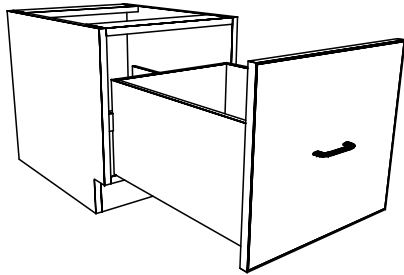

TYPICAL INTEGRAL KICK CABINET

TYPICAL SUB BASE CABINET

TYPICAL LOCK CABINET

TYPICAL SPECIFICATIONS:

- MIN WIDTH - 9"
- MAX WIDTH - 48"
- MIN HEIGHT - 22"
- MAX HEIGHT - 36"
- MIN DEPTH - 11.125"
- MAX DEPTH - 28.5"