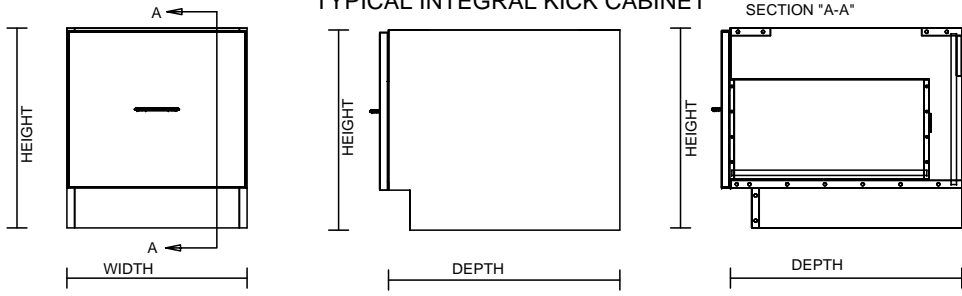

TYPICAL INTEGRAL KICK CABINET

TYPICAL SUB BASE CABINET

TYPICAL LOCK CABINET

TYPICAL SPECIFICATIONS:

- MIN WIDTH - 9"
- MAX WIDTH - 48"
- MIN HEIGHT - 22"
- MAX HEIGHT - 36"
- MIN DEPTH - 11.125"
- MAX DEPTH - 28.5"