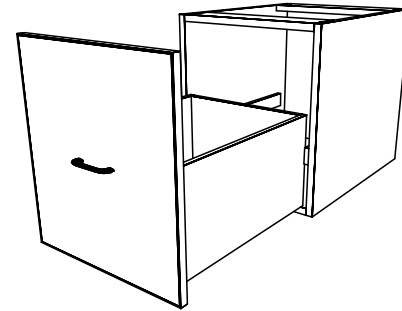

TYPICAL INTEGRAL KICK CABINET

TYPICAL SUB BASE CABINET

TYPICAL LOCK CABINET

TYPICAL SPECIFICATIONS:

- MIN WIDTH - 9"
- MAX WIDTH - 48"
- MIN HEIGHT - 22"
- MAX HEIGHT - 36"
- MIN DEPTH - 11.125"
- MAX DEPTH - 28.5"