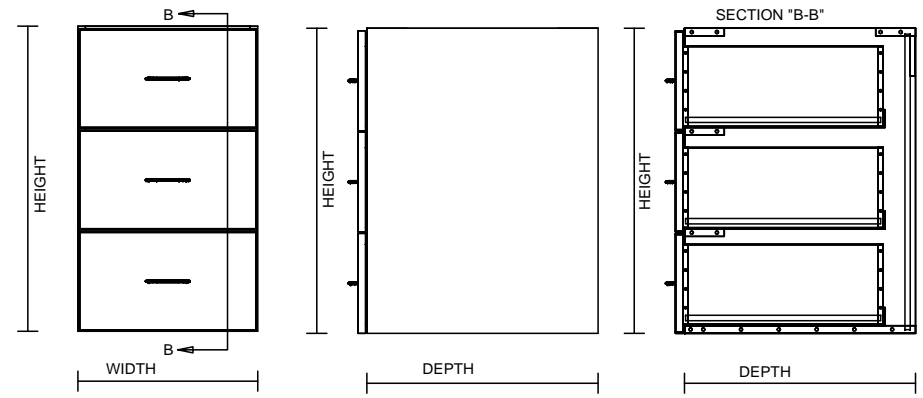

TYPICAL INTEGRAL KICK CABINET

TYPICAL SUB BASE CABINET

TYPICAL LOCK CABINET

TYPICAL SPECIFICATIONS:

MIN WIDTH - 9"

MAX WIDTH - 48

MIN HEIGHT - 22"

MAX HEIGHT - 36"

MIN DEPTH - 11.125"

MAX DEPTH - 28.5"