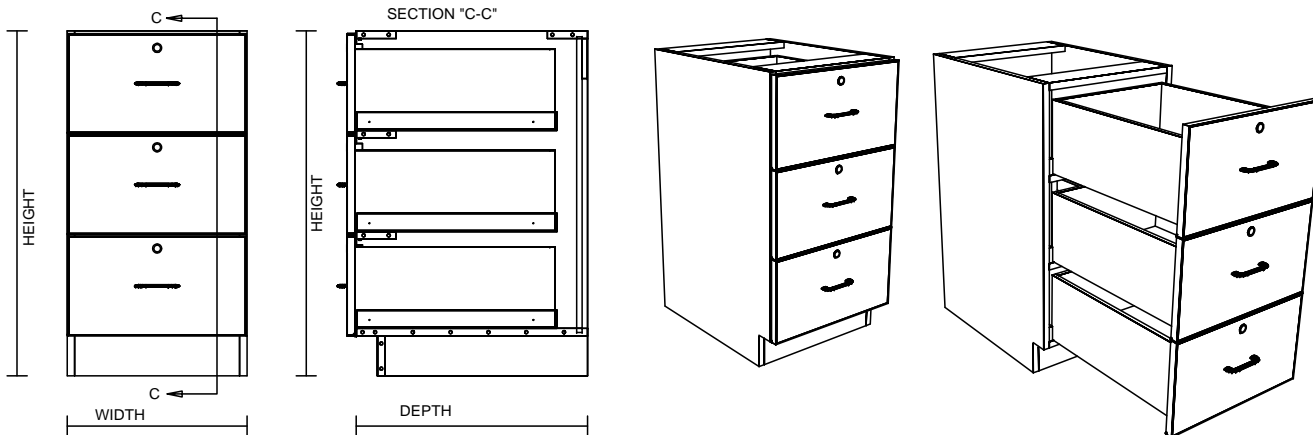

TYPICAL INTEGRAL KICK CABINET

TYPICAL SUB BASE CABINET

TYPICAL LOCK CABINET

TYPICAL SPECIFICATIONS:

MIN WIDTH - 9"

MAX WIDTH - 48

MIN HEIGHT - 22"

MAX HEIGHT - 36"

MIN DEPTH - 11.125"

MAX DEPTH - 28.5"