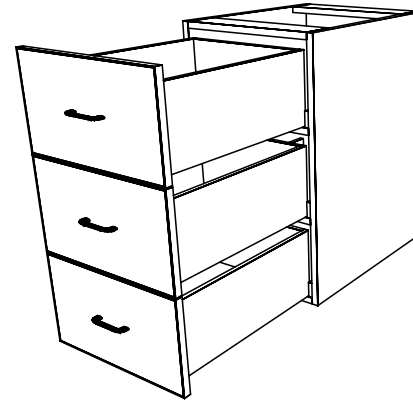

TYPICAL INTEGRAL KICK CABINET

TYPICAL SUB BASE CABINET

TYPICAL LOCK CABINET

TYPICAL SPECIFICATIONS:

MIN WIDTH - 9"

MAX WIDTH - 48

MIN HEIGHT - 22"

MAX HEIGHT - 36"

MIN DEPTH - 11.125"

MAX DEPTH - 28.5"