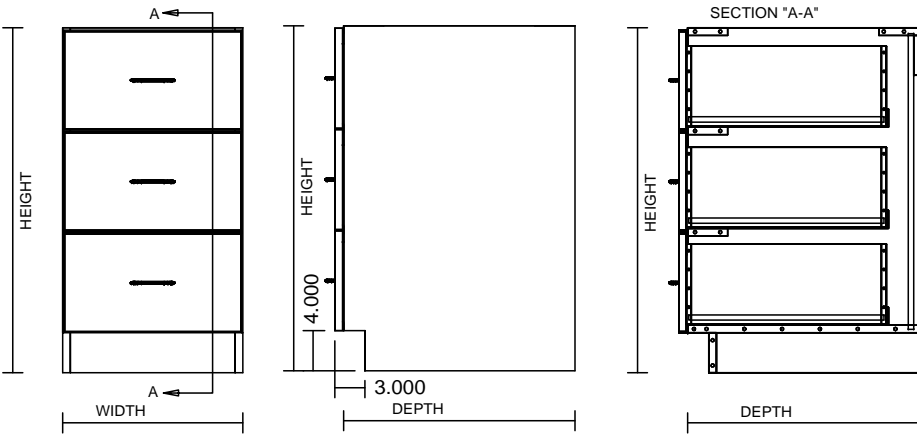

TYPICAL INTEGRAL KICK CABINET

TYPICAL SUB BASE CABINET

TYPICAL LOCK CABINET

TYPICAL SPECIFICATIONS:

MIN WIDTH - 9"

MAX WIDTH - 48

MIN HEIGHT - 22"

MAX HEIGHT - 36"

MIN DEPTH - 11.125"

MAX DEPTH - 28.5"