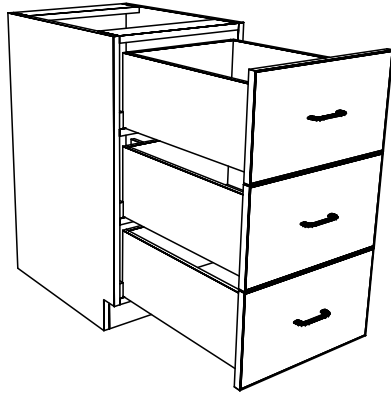

TYPICAL INTEGRAL KICK CABINET

TYPICAL SUB BASE CABINET

TYPICAL LOCK CABINET

TYPICAL SPECIFICATIONS:

MIN WIDTH - 9"

MAX WIDTH - 48

MIN HEIGHT - 22"

MAX HEIGHT - 36"

MIN DEPTH - 11.125"

MAX DEPTH - 28.5"