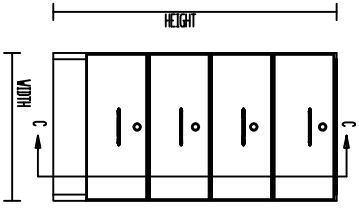

TYPICAL INTEGRAL KICK CABINET

TYPICAL SUB BASE CABINET

TYPICAL LOCK CABINET

SECTION 7-7'

TYPICAL SPECIFICATIONS  
 MAX WIDTH - 48"  
 MAX HEIGHT - 29 1/2"  
 MAX DEPTH - 14 1/2"