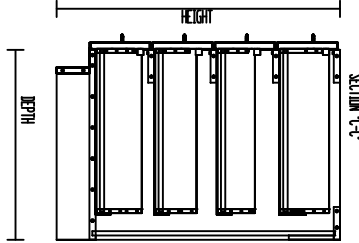

TYPICAL INTEGRAL KICK CABINET

TYPICAL SUB BASE CABINET

TYPICAL LOCK CABINET

SECTION 7-7'

TYPICAL SPECIFICATIONS  
 MAX WIDTH - 48"  
 MAX HEIGHT - 29 1/2"  
 MAX DEPTH - 14 1/2"