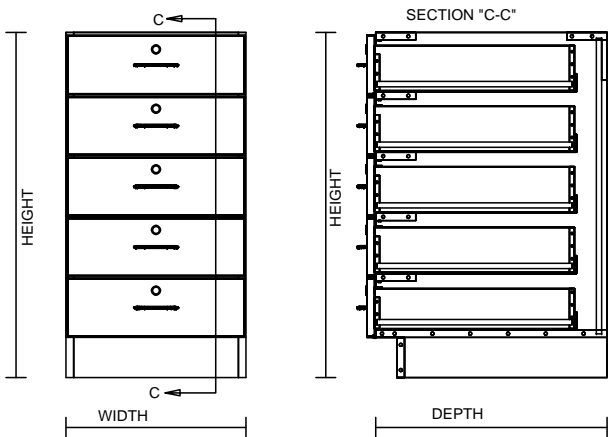

TYPICAL INTEGRAL KICK CABINET

TYPICAL SUB BASE CABINET

TYPICAL LOCK CABINET

TYPICAL SPECIFICATIONS:

MIN WIDTH - 9"  
MAX WIDTH - 48"

MIN HEIGHT - 28.5"  
MAX HEIGHT - 36"

MIN DEPTH - 11.125"  
MAX DEPTH - 28.5"