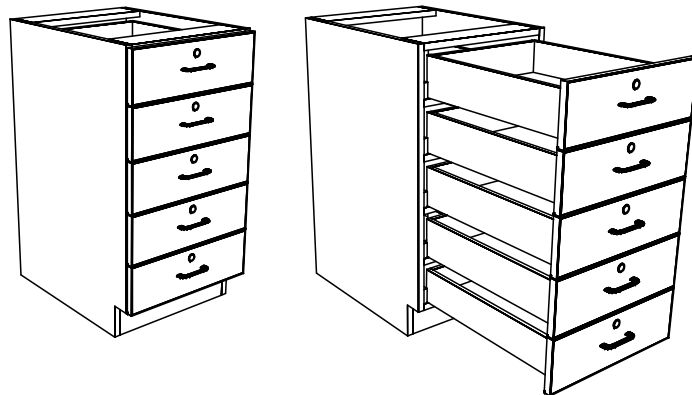

TYPICAL INTEGRAL KICK CABINET

TYPICAL SUB BASE CABINET

TYPICAL LOCK CABINET

TYPICAL SPECIFICATIONS:

MIN WIDTH - 9"  
MAX WIDTH - 48"

MIN HEIGHT - 28.5"  
MAX HEIGHT - 36"

MIN DEPTH - 11.125"  
MAX DEPTH - 28.5"