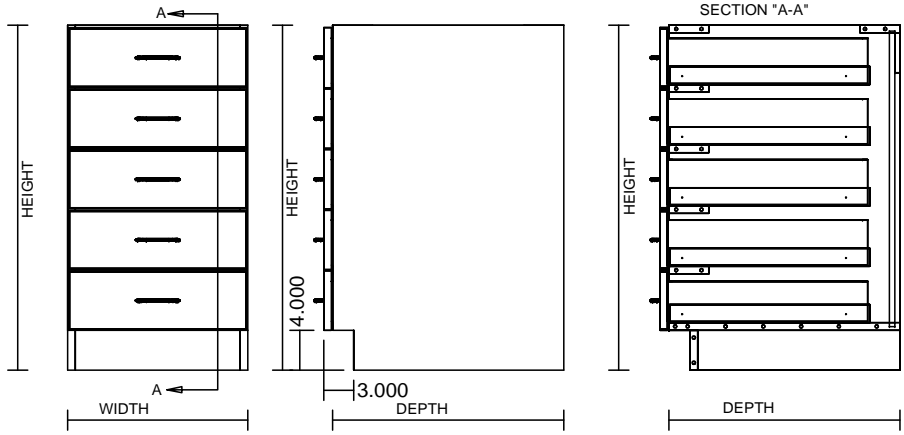

TYPICAL INTEGRAL KICK CABINET

TYPICAL SUB BASE CABINET

TYPICAL LOCK CABINET

TYPICAL SPECIFICATIONS:

MIN WIDTH - 9"  
MAX WIDTH - 48"

MIN HEIGHT - 28.5"  
MAX HEIGHT - 36"

MIN DEPTH - 11.125"  
MAX DEPTH - 28.5"