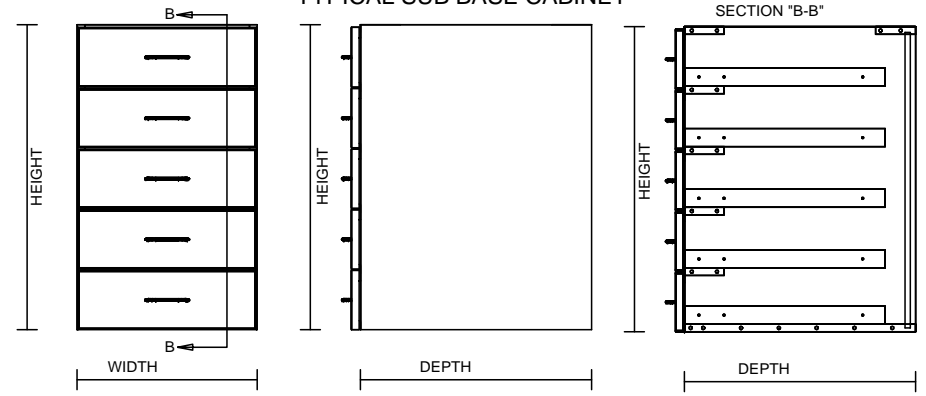

TYPICAL INTEGRAL KICK CABINET

TYPICAL SUB BASE CABINET

TYPICAL LOCK CABINET

TYPICAL SPECIFICATIONS:

MIN WIDTH - 9"  
MAX WIDTH - 48"

MIN HEIGHT - 28.5"  
MAX HEIGHT - 36"

MIN DEPTH - 11.125"  
MAX DEPTH - 28.5"