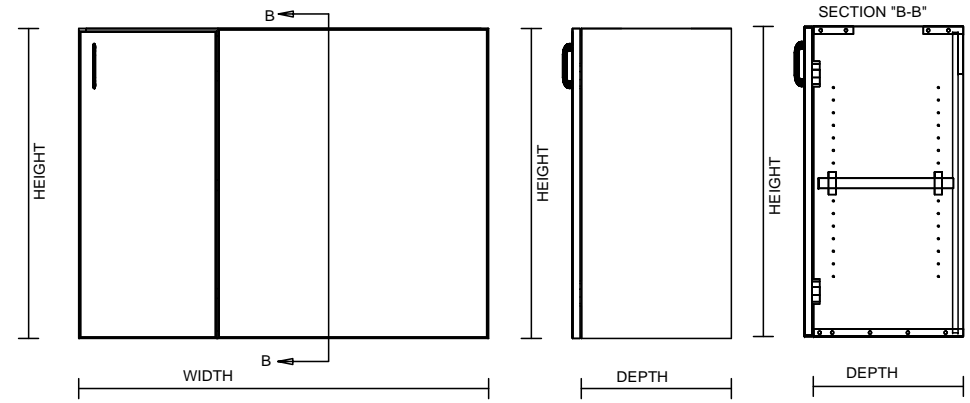

TYPICAL INTEGRAL KICK CABINET

TYPICAL SUB BASE CABINET

TYPICAL LOCK CABINET

TYPICAL SPECIFICATIONS:

MIN WIDTH - 36.125"
MAX WIDTH - 48"

MIN HEIGHT - 16"
MAX HEIGHT - 36"

MIN DEPTH - 11.125"
MAX DEPTH - 28.5"