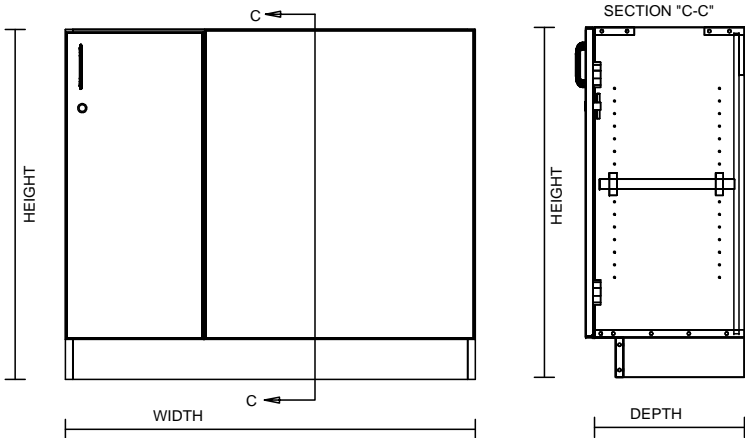

TYPICAL INTEGRAL KICK CABINET

TYPICAL SUB BASE CABINET

TYPICAL LOCK CABINET

TYPICAL SPECIFICATIONS:

MIN WIDTH - 36.125"
MAX WIDTH - 48"

MIN HEIGHT - 16"
MAX HEIGHT - 36"

MIN DEPTH - 11.125"
MAX DEPTH - 28.5"