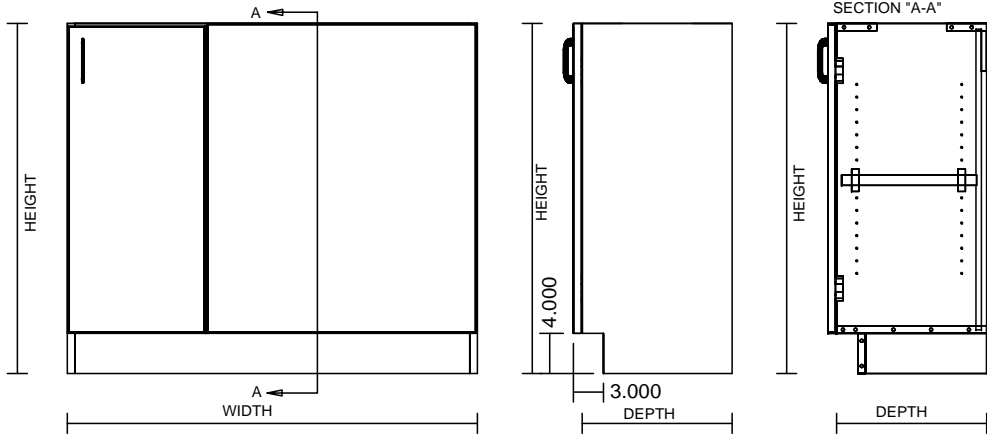

TYPICAL INTEGRAL KICK CABINET

TYPICAL SUB BASE CABINET

TYPICAL LOCK CABINET

TYPICAL SPECIFICATIONS:

MIN WIDTH - 36.125"
MAX WIDTH - 48"

MIN HEIGHT - 16"
MAX HEIGHT - 36"

MIN DEPTH - 11.125"
MAX DEPTH - 28.5"