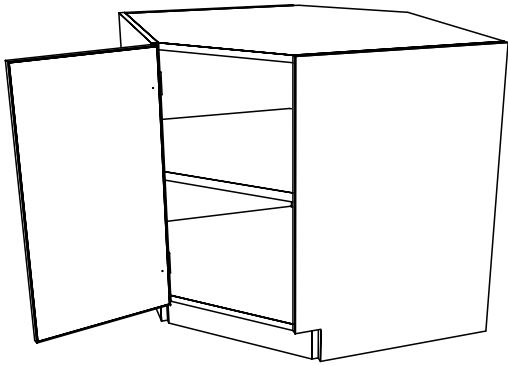

TYPICAL INTEGRAL KICK CABINET

TYPICAL SUB BASE CABINET

TYPICAL LOCK CABINET

TYPICAL SPECIFICATIONS:

MIN WIDTH - 36"  
MAX WIDTH - 39"

MIN HEIGHT - 16"  
MAX HEIGHT - 36"

MIN DEPTH - 36"  
MAX DEPTH - 39"