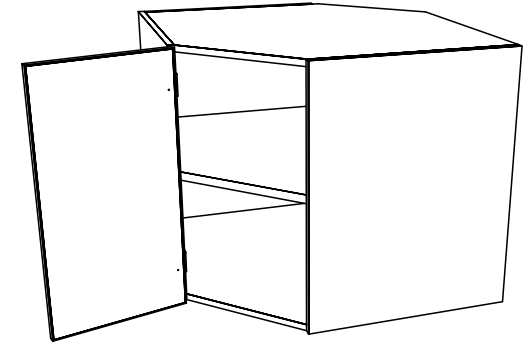

TYPICAL INTEGRAL KICK CABINET

TYPICAL SUB BASE CABINET

TYPICAL LOCK CABINET

TYPICAL SPECIFICATIONS:

MIN WIDTH - 36"  
MAX WIDTH - 39"

MIN HEIGHT - 16"  
MAX HEIGHT - 36"

MIN DEPTH - 36"  
MAX DEPTH - 39"