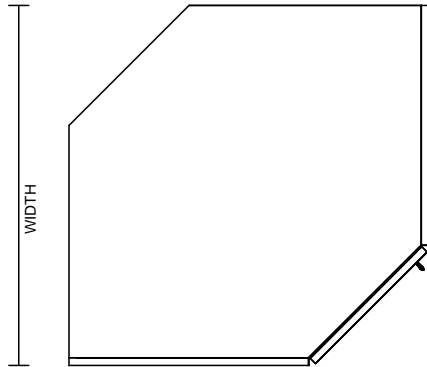

TYPICAL INTEGRAL KICK CABINET

TYPICAL SUB BASE CABINET

TYPICAL LOCK CABINET

TYPICAL SPECIFICATIONS:

MIN WIDTH - 36"  
MAX WIDTH - 39"

MIN HEIGHT - 16"  
MAX HEIGHT - 36"

MIN DEPTH - 36"  
MAX DEPTH - 39"