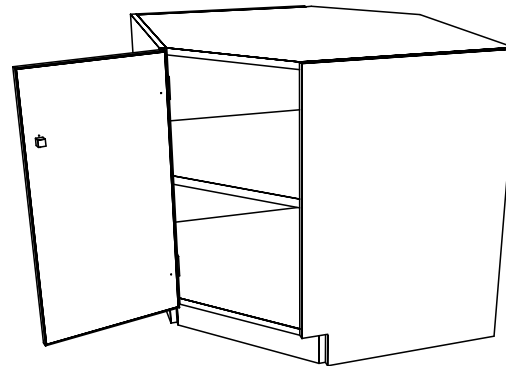

TYPICAL INTEGRAL KICK CABINET

TYPICAL SUB BASE CABINET

TYPICAL LOCK CABINET

TYPICAL SPECIFICATIONS:

MIN WIDTH - 36"  
MAX WIDTH - 39"

MIN HEIGHT - 16"  
MAX HEIGHT - 36"

MIN DEPTH - 36"  
MAX DEPTH - 39"