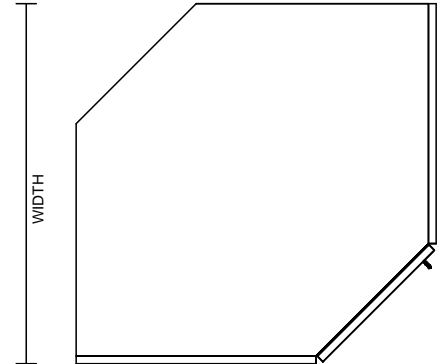

TYPICAL INTEGRAL KICK CABINET

TYPICAL SUB BASE CABINET

TYPICAL LOCK CABINET

TYPICAL SPECIFICATIONS:

MIN WIDTH - 36"  
MAX WIDTH - 39"

MIN HEIGHT - 16"  
MAX HEIGHT - 36"

MIN DEPTH - 36"  
MAX DEPTH - 39"