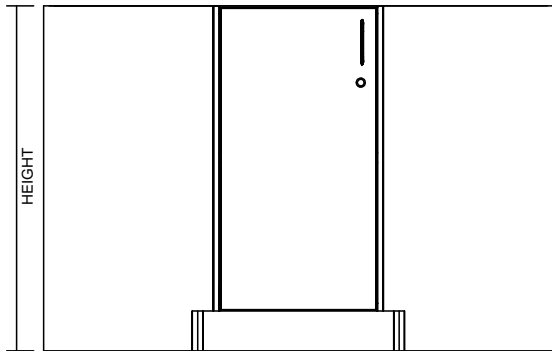

TYPICAL INTEGRAL KICK CABINET

TYPICAL SUB BASE CABINET

TYPICAL LOCK CABINET

TYPICAL SPECIFICATIONS:

MIN WIDTH - 36"  
MAX WIDTH - 39"

MIN HEIGHT - 16"  
MAX HEIGHT - 36"

MIN DEPTH - 36"  
MAX DEPTH - 39"