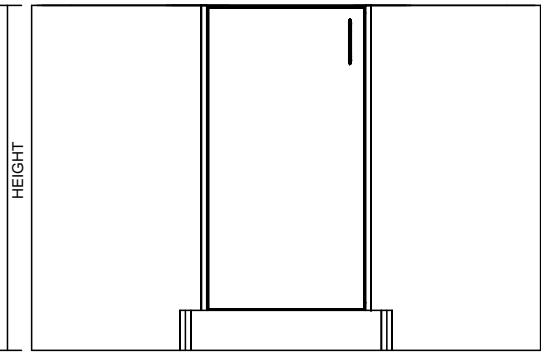

TYPICAL INTEGRAL KICK CABINET

TYPICAL SUB BASE CABINET

TYPICAL LOCK CABINET

TYPICAL SPECIFICATIONS:

MIN WIDTH - 36"  
MAX WIDTH - 39"

MIN HEIGHT - 16"  
MAX HEIGHT - 36"

MIN DEPTH - 36"  
MAX DEPTH - 39"