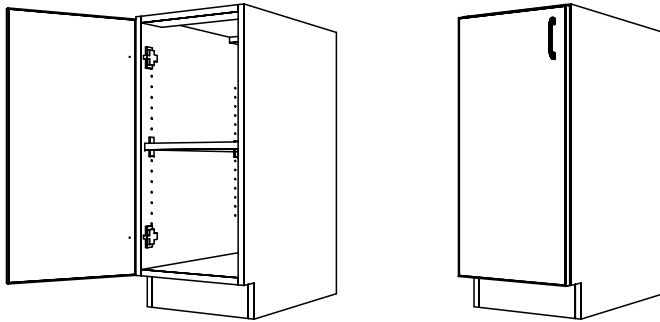

TYPICAL INTEGRAL KICK CABINET

TYPICAL SUB BASE CABINET

TYPICAL LOCK CABINET

TYPICAL SPECIFICATIONS:

- MIN WIDTH - 9"
- MAX WIDTH - 30"
- MIN HEIGHT - 19"
- MAX HEIGHT - 36"
- MIN DEPTH - 9"
- MAX DEPTH - 28.5"