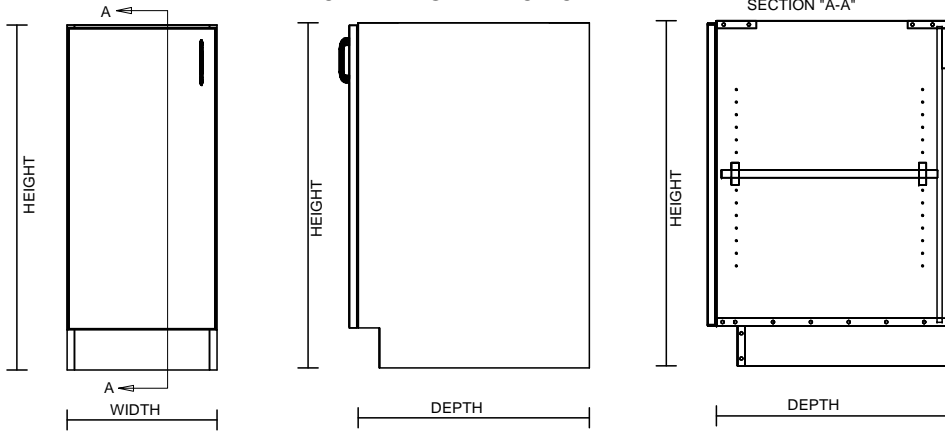

TYPICAL INTEGRAL KICK CABINET

TYPICAL SUB BASE CABINET

TYPICAL LOCK CABINET

TYPICAL SPECIFICATIONS:

- MIN WIDTH - 9"
- MAX WIDTH - 30"
- MIN HEIGHT - 19"
- MAX HEIGHT - 36"
- MIN DEPTH - 9"
- MAX DEPTH - 28.5"