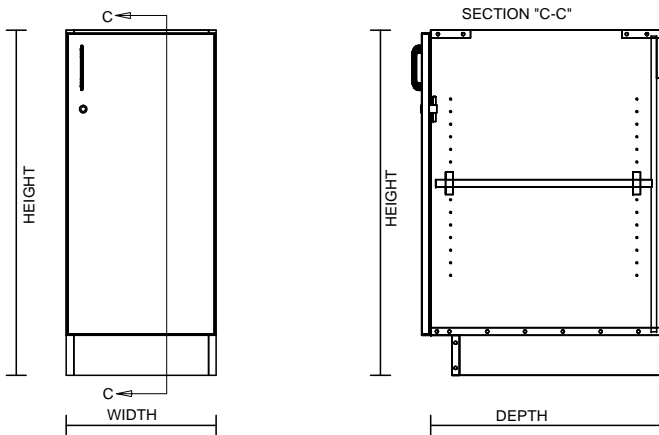

TYPICAL INTEGRAL KICK CABINET

TYPICAL SUB BASE CABINET

TYPICAL LOCK CABINET

TYPICAL SPECIFICATIONS:

- MIN WIDTH - 9"
- MAX WIDTH - 30"
- MIN HEIGHT - 19"
- MAX HEIGHT - 36"
- MIN DEPTH - 9"
- MAX DEPTH - 28.5"