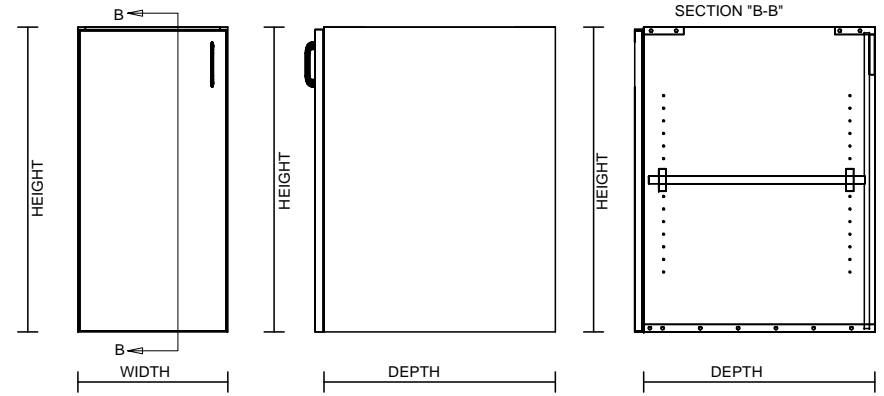

TYPICAL INTEGRAL KICK CABINET

TYPICAL SUB BASE CABINET

TYPICAL LOCK CABINET

TYPICAL SPECIFICATIONS:

- MIN WIDTH - 9"
- MAX WIDTH - 30"
- MIN HEIGHT - 19"
- MAX HEIGHT - 36"
- MIN DEPTH - 9"
- MAX DEPTH - 28.5"