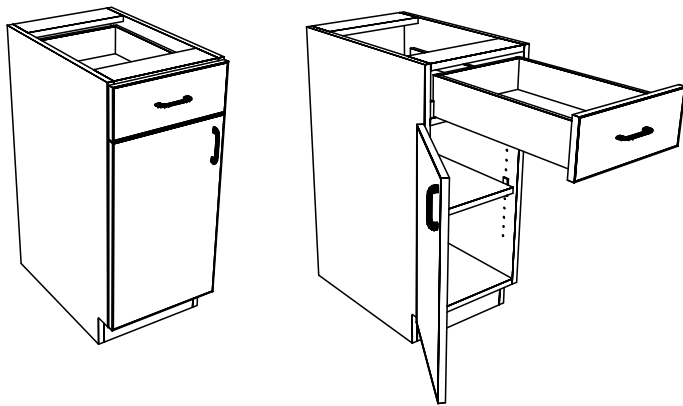

TYPICAL INEGRAL KICK CABINET

TYPICAL SUB BASE CABINET

TYPICAL LOCK

TYPICAL SPECIFICATIONS:

MIN WIDTH - 9"
MAX WIDTH - 30"

MIN HEIGHT - 22"
MAX HEIGHT - 36"

MIN DEPTH - 11.125"
MAX DEPTH - 28.5"