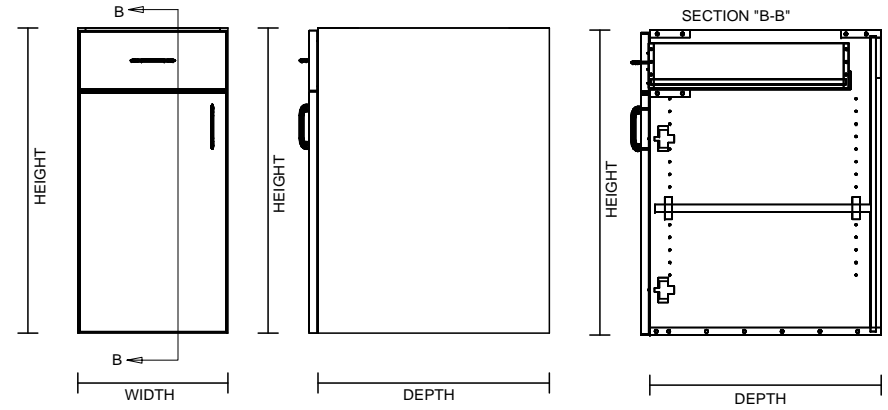

TYPICAL INEGRAL KICK CABINET

TYPICAL SUB BASE CABINET

TYPICAL LOCK

TYPICAL SPECIFICATIONS:

MIN WIDTH - 9"
MAX WIDTH - 30"

MIN HEIGHT - 22"
MAX HEIGHT - 36"

MIN DEPTH - 11.125"
MAX DEPTH - 28.5"