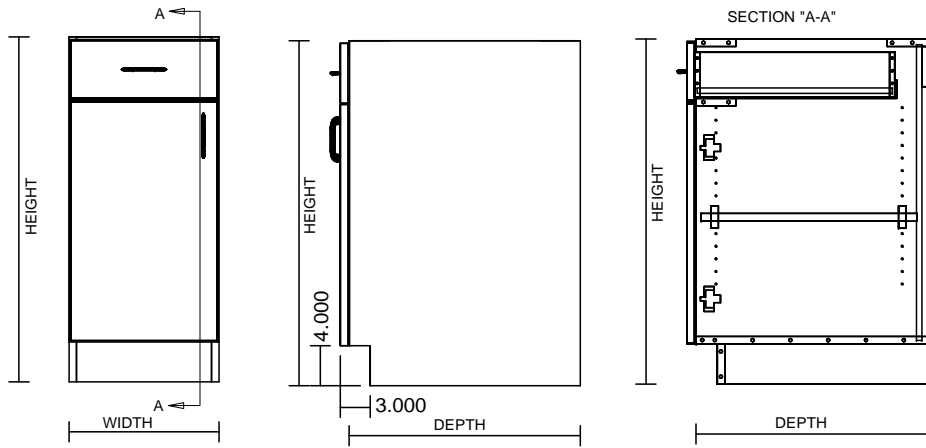

TYPICAL INEGRAL KICK CABINET

TYPICAL SUB BASE CABINET

TYPICAL LOCK

TYPICAL SPECIFICATIONS:

MIN WIDTH - 9"
MAX WIDTH - 30"

MIN HEIGHT - 22"
MAX HEIGHT - 36"

MIN DEPTH - 11.125"
MAX DEPTH - 28.5"