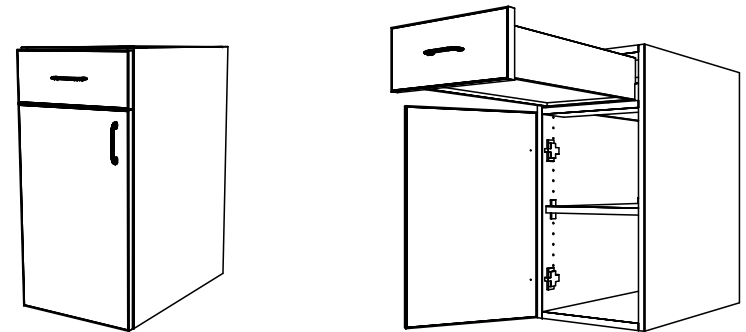

TYPICAL INEGRAL KICK CABINET

TYPICAL SUB BASE CABINET

TYPICAL LOCK

TYPICAL SPECIFICATIONS:

MIN WIDTH - 9"
MAX WIDTH - 30"

MIN HEIGHT - 22"
MAX HEIGHT - 36"

MIN DEPTH - 11.125"
MAX DEPTH - 28.5"