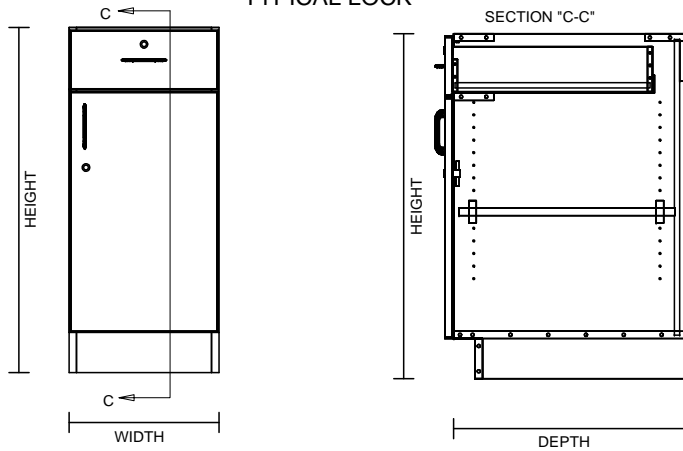

TYPICAL INEGRAL KICK CABINET

TYPICAL SUB BASE CABINET

TYPICAL LOCK

TYPICAL SPECIFICATIONS:

MIN WIDTH - 9"
MAX WIDTH - 30"

MIN HEIGHT - 22"
MAX HEIGHT - 36"

MIN DEPTH - 11.125"
MAX DEPTH - 28.5"