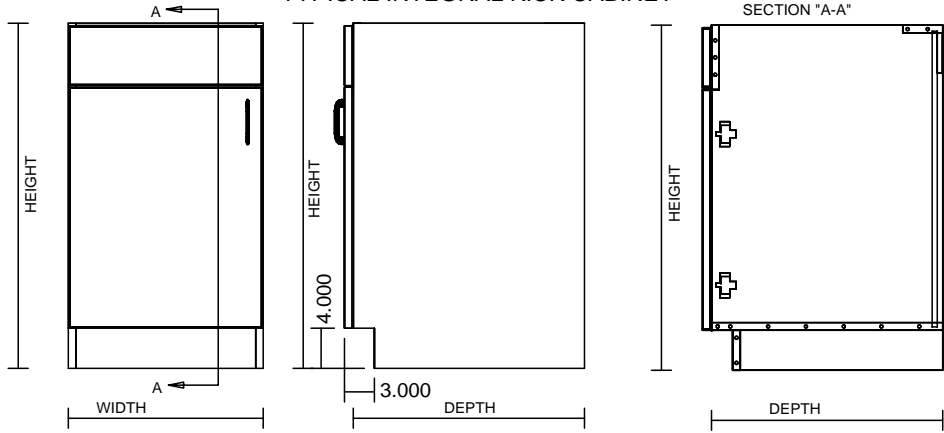

TYPICAL INTEGRAL KICK CABINET

TYPICAL SUB BASE CABINET

TYPICAL LOCK CABINET

TYPICAL SPECIFICATIONS:

MIN WIDTH - 9"
MAX WIDTH - 30"

MIN HEIGHT - 22"
MAX HEIGHT - 36"

MIN DEPTH - 11.125"
MAX DEPTH - 28.5"