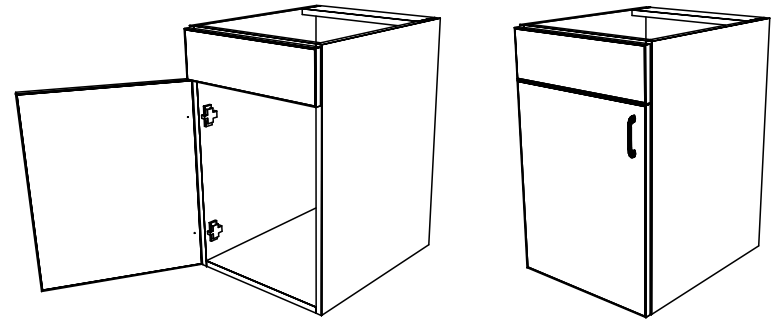

TYPICAL INTEGRAL KICK CABINET

TYPICAL SUB BASE CABINET

TYPICAL LOCK CABINET

TYPICAL SPECIFICATIONS:

MIN WIDTH - 9"
MAX WIDTH - 30"

MIN HEIGHT - 22"
MAX HEIGHT - 36"

MIN DEPTH - 11.125"
MAX DEPTH - 28.5"