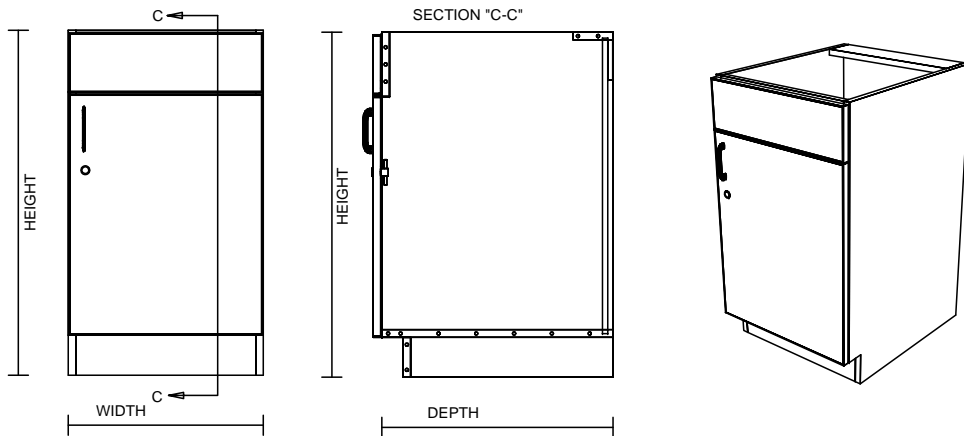

TYPICAL INTEGRAL KICK CABINET

TYPICAL SUB BASE CABINET

TYPICAL LOCK CABINET

TYPICAL SPECIFICATIONS:

MIN WIDTH - 9"
MAX WIDTH - 30"

MIN HEIGHT - 22"
MAX HEIGHT - 36"

MIN DEPTH - 11.125"
MAX DEPTH - 28.5"