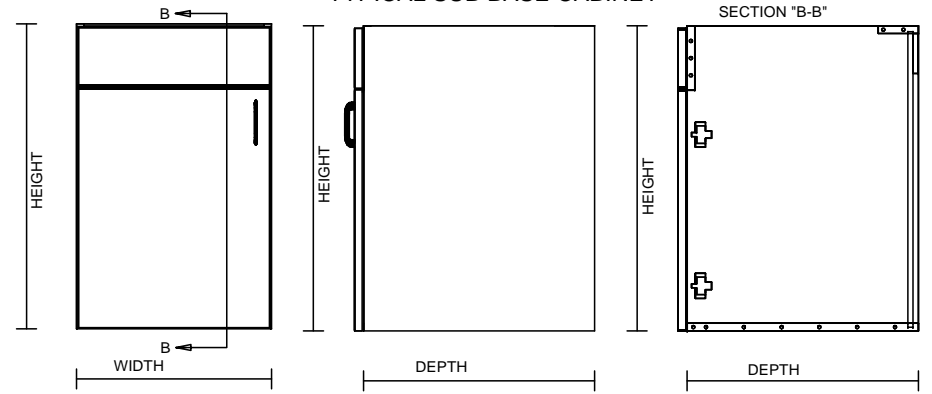

TYPICAL INTEGRAL KICK CABINET

TYPICAL SUB BASE CABINET

TYPICAL LOCK CABINET

TYPICAL SPECIFICATIONS:

MIN WIDTH - 9"
MAX WIDTH - 30"

MIN HEIGHT - 22"
MAX HEIGHT - 36"

MIN DEPTH - 11.125"
MAX DEPTH - 28.5"