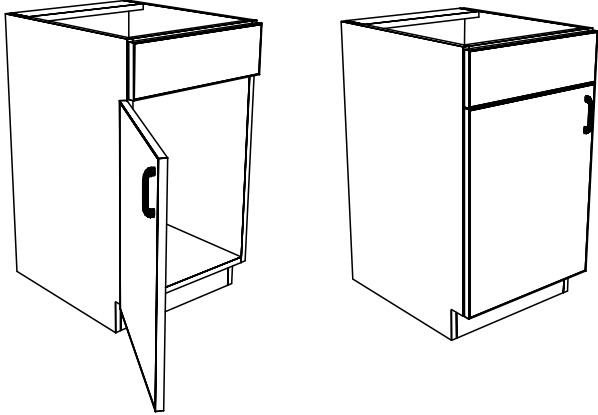

TYPICAL INTEGRAL KICK CABINET

TYPICAL SUB BASE CABINET

TYPICAL LOCK CABINET

TYPICAL SPECIFICATIONS:

MIN WIDTH - 9"
MAX WIDTH - 30"

MIN HEIGHT - 22"
MAX HEIGHT - 36"

MIN DEPTH - 11.125"
MAX DEPTH - 28.5"