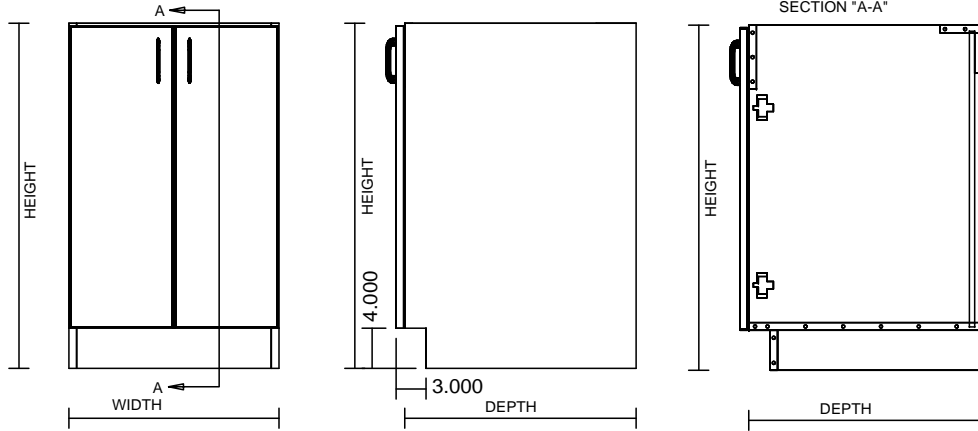

TYPICAL INTEGRAL KICK CABINET

TYPICAL SUB BASE CABINET

TYPICAL LOCK CABINET

TYPICAL SPECIFICATIONS:

MIN WIDTH - 21"
MAX WIDTH - 48"

MIN HEIGHT - 22"
MAX HEIGHT - 36"

MIN DEPTH - 11.125"
MAX DEPTH - 28.5"