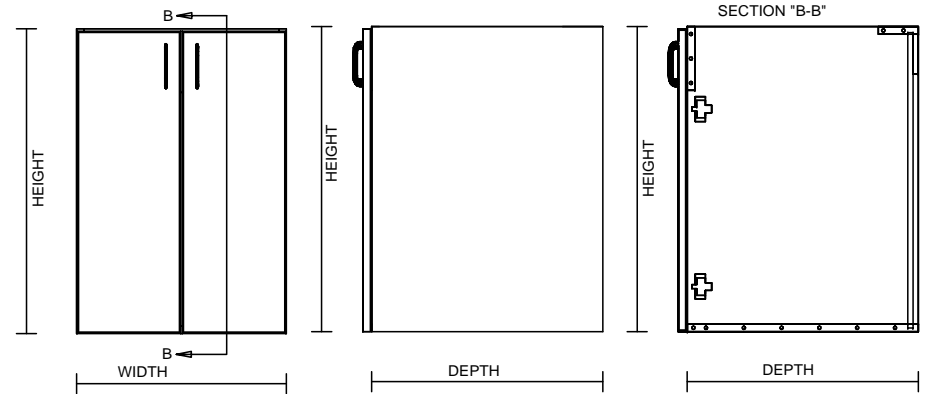

TYPICAL INTEGRAL KICK CABINET

TYPICAL SUB BASE CABINET

TYPICAL LOCK CABINET

TYPICAL SPECIFICATIONS:

MIN WIDTH - 21"
MAX WIDTH - 48"

MIN HEIGHT - 22"
MAX HEIGHT - 36"

MIN DEPTH - 11.125"
MAX DEPTH - 28.5"