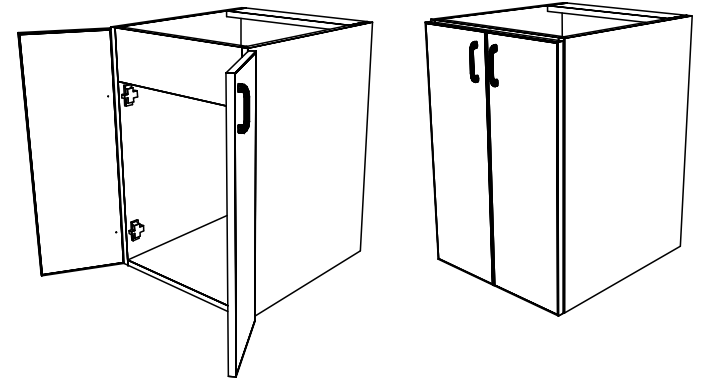

TYPICAL INTEGRAL KICK CABINET

TYPICAL SUB BASE CABINET

TYPICAL LOCK CABINET

TYPICAL SPECIFICATIONS:

MIN WIDTH - 21"
MAX WIDTH - 48"

MIN HEIGHT - 22"
MAX HEIGHT - 36"

MIN DEPTH - 11.125"
MAX DEPTH - 28.5"