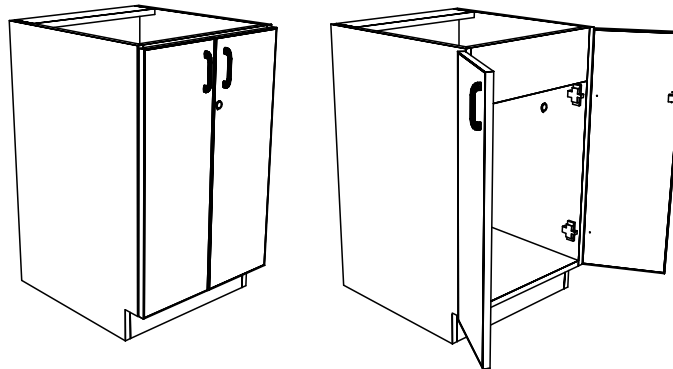

TYPICAL INTEGRAL KICK CABINET

TYPICAL SUB BASE CABINET

TYPICAL LOCK CABINET

TYPICAL SPECIFICATIONS:

MIN WIDTH - 21"
MAX WIDTH - 48"

MIN HEIGHT - 22"
MAX HEIGHT - 36"

MIN DEPTH - 11.125"
MAX DEPTH - 28.5"