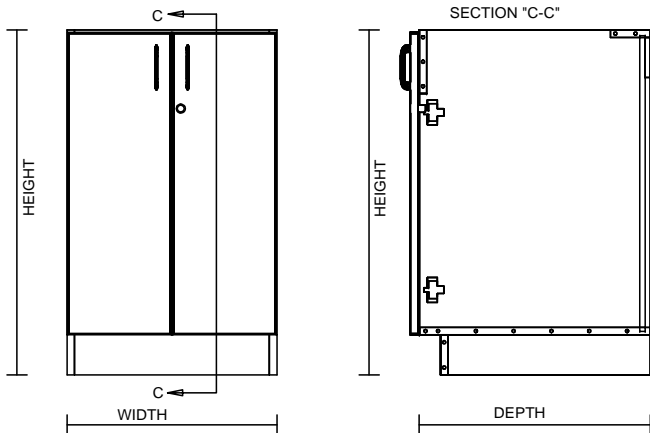

TYPICAL INTEGRAL KICK CABINET

TYPICAL SUB BASE CABINET

TYPICAL LOCK CABINET

TYPICAL SPECIFICATIONS:

MIN WIDTH - 21"
MAX WIDTH - 48"

MIN HEIGHT - 22"
MAX HEIGHT - 36"

MIN DEPTH - 11.125"
MAX DEPTH - 28.5"