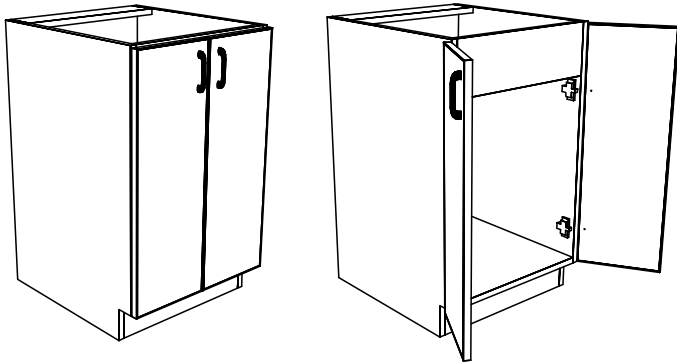

TYPICAL INTEGRAL KICK CABINET

TYPICAL SUB BASE CABINET

TYPICAL LOCK CABINET

TYPICAL SPECIFICATIONS:

MIN WIDTH - 21"
MAX WIDTH - 48"

MIN HEIGHT - 22"
MAX HEIGHT - 36"

MIN DEPTH - 11.125"
MAX DEPTH - 28.5"