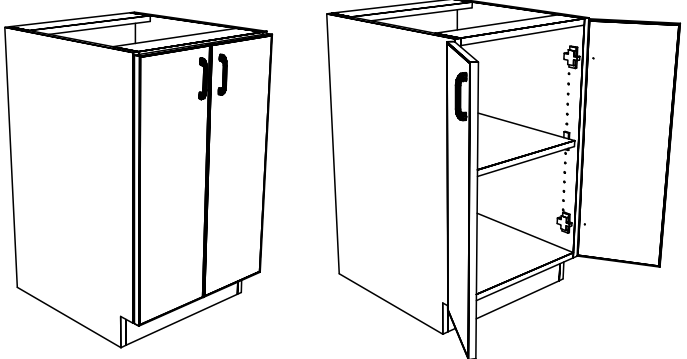

TYPICAL INTEGRAL KICK CABINET

TYPICAL SUB BASE CABINET

TYPICAL LOCK CABINET

TYPICAL SPECIFICATIONS:

- MIN WIDTH - 21"
- MAX WIDTH - 48"
- MIN HEIGHT - 16"
- MAX HEIGHT - 36"
- MIN DEPTH - 9"
- MAX DEPTH - 28.5"