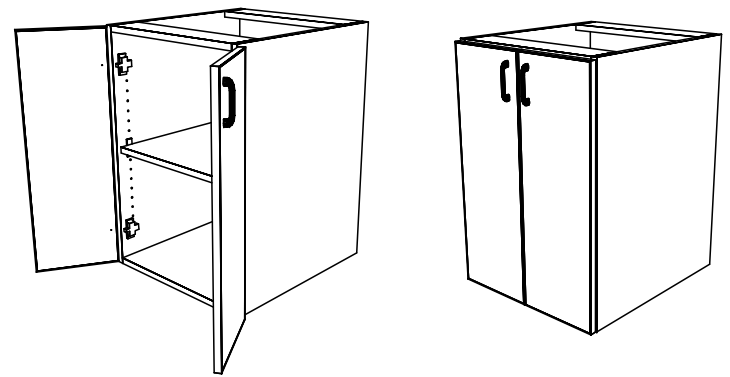

TYPICAL INTEGRAL KICK CABINET

TYPICAL SUB BASE CABINET

TYPICAL LOCK CABINET

TYPICAL SPECIFICATIONS:

- MIN WIDTH - 21"
- MAX WIDTH - 48"
- MIN HEIGHT - 16"
- MAX HEIGHT - 36"
- MIN DEPTH - 9"
- MAX DEPTH - 28.5"