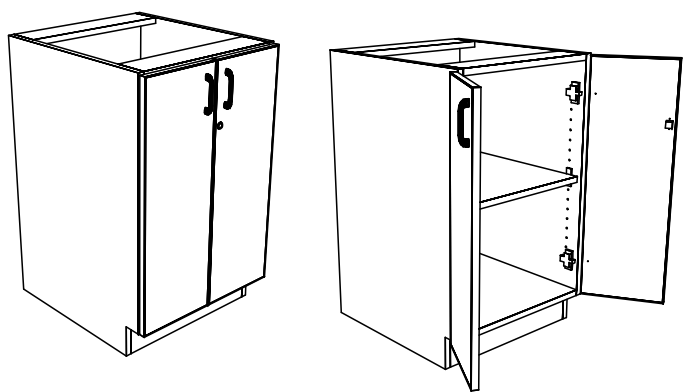

TYPICAL INTEGRAL KICK CABINET

TYPICAL SUB BASE CABINET

TYPICAL LOCK CABINET

TYPICAL SPECIFICATIONS:

- MIN WIDTH - 21"
- MAX WIDTH - 48"
- MIN HEIGHT - 16"
- MAX HEIGHT - 36"
- MIN DEPTH - 9"
- MAX DEPTH - 28.5"