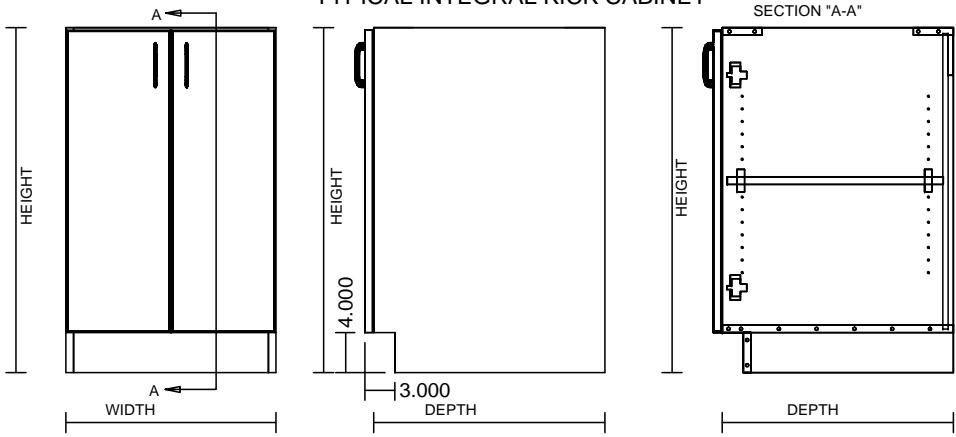

TYPICAL INTEGRAL KICK CABINET

TYPICAL SUB BASE CABINET

TYPICAL LOCK CABINET

TYPICAL SPECIFICATIONS:

- MIN WIDTH - 21"
- MAX WIDTH - 48"
- MIN HEIGHT - 16"
- MAX HEIGHT - 36"
- MIN DEPTH - 9"
- MAX DEPTH - 28.5"