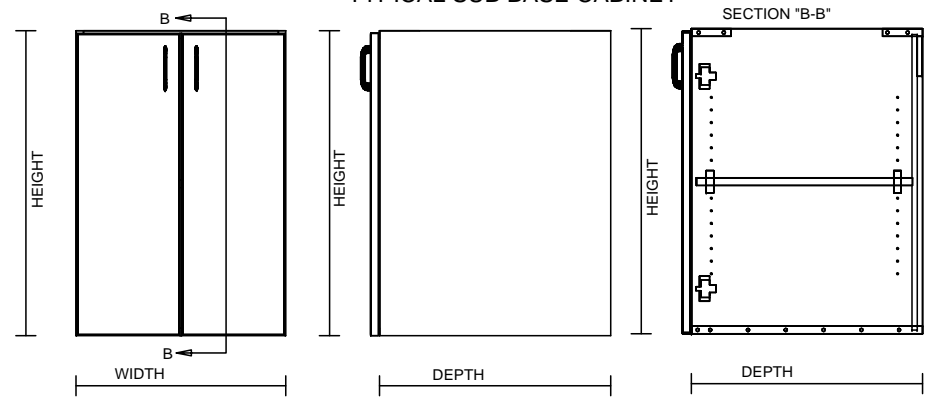

TYPICAL INTEGRAL KICK CABINET

TYPICAL SUB BASE CABINET

TYPICAL LOCK CABINET

TYPICAL SPECIFICATIONS:

- MIN WIDTH - 21"
- MAX WIDTH - 48"
- MIN HEIGHT - 16"
- MAX HEIGHT - 36"
- MIN DEPTH - 9"
- MAX DEPTH - 28.5"