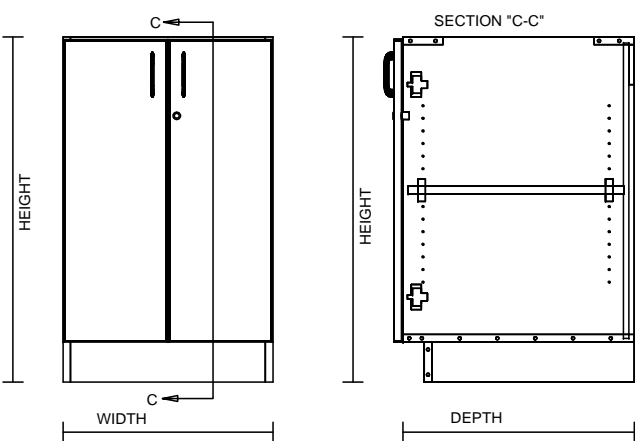

TYPICAL INTEGRAL KICK CABINET

TYPICAL SUB BASE CABINET

TYPICAL LOCK CABINET

TYPICAL SPECIFICATIONS:

- MIN WIDTH - 21"
- MAX WIDTH - 48"
- MIN HEIGHT - 16"
- MAX HEIGHT - 36"
- MIN DEPTH - 9"
- MAX DEPTH - 28.5"