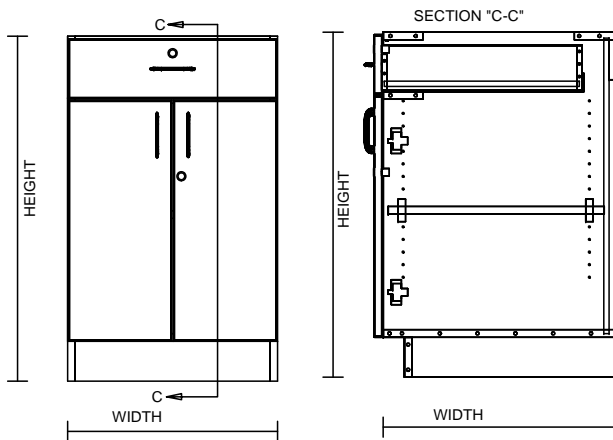

TYPICAL INTEGRAL KICK CABINET

TYPICAL SUB BASE CABINET

TYPICAL LOCK CABINET

TYPICAL SPECIFICATIONS:

MIN WIDTH - 21"  
MAX WIDTH - 48"

MIN HEIGHT - 22"  
MAX HEIGHT - 36"

MIN DEPTH - 11.125"  
MAX DEPTH - 28.5"