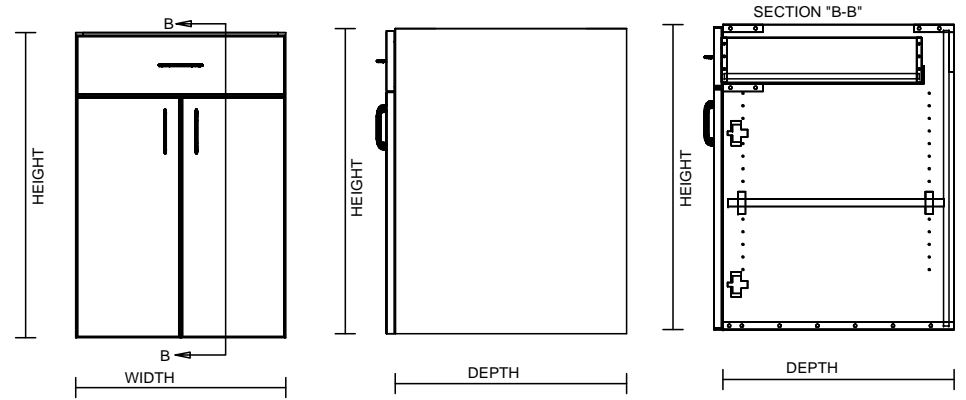

TYPICAL INTEGRAL KICK CABINET

TYPICAL SUB BASE CABINET

TYPICAL LOCK CABINET

TYPICAL SPECIFICATIONS:

MIN WIDTH - 21"  
MAX WIDTH - 48"

MIN HEIGHT - 22"  
MAX HEIGHT - 36"

MIN DEPTH - 11.125"  
MAX DEPTH - 28.5"