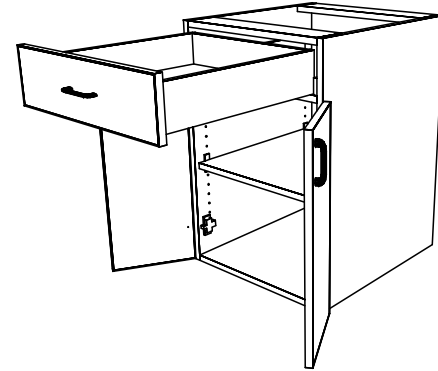

TYPICAL INTEGRAL KICK CABINET

TYPICAL SUB BASE CABINET

TYPICAL LOCK CABINET

TYPICAL SPECIFICATIONS:

MIN WIDTH - 21"  
MAX WIDTH - 48"

MIN HEIGHT - 22"  
MAX HEIGHT - 36"

MIN DEPTH - 11.125"  
MAX DEPTH - 28.5"