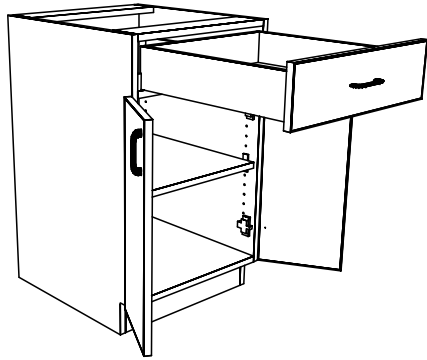

TYPICAL INTEGRAL KICK CABINET

TYPICAL SUB BASE CABINET

TYPICAL LOCK CABINET

TYPICAL SPECIFICATIONS:

MIN WIDTH - 21"  
MAX WIDTH - 48"

MIN HEIGHT - 22"  
MAX HEIGHT - 36"

MIN DEPTH - 11.125"  
MAX DEPTH - 28.5"