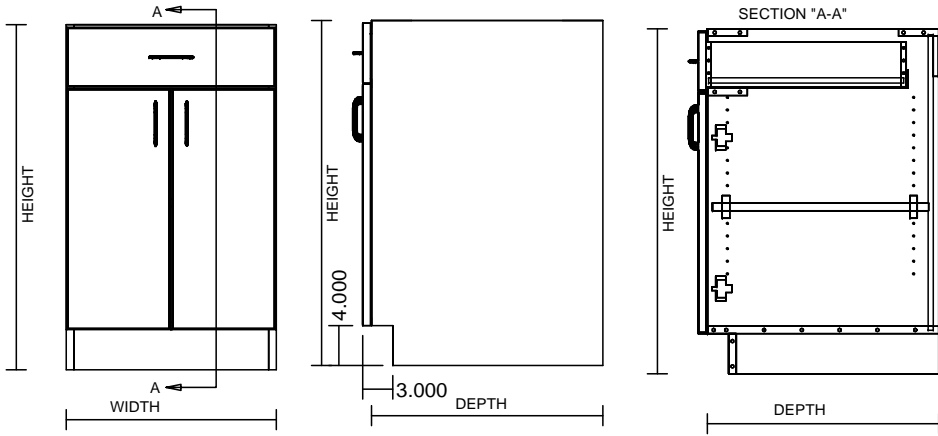

TYPICAL INTEGRAL KICK CABINET

TYPICAL SUB BASE CABINET

TYPICAL LOCK CABINET

TYPICAL SPECIFICATIONS:

MIN WIDTH - 21"  
MAX WIDTH - 48"

MIN HEIGHT - 22"  
MAX HEIGHT - 36"

MIN DEPTH - 11.125"  
MAX DEPTH - 28.5"