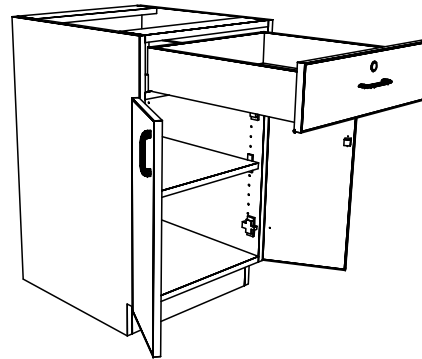

TYPICAL INTEGRAL KICK CABINET

TYPICAL SUB BASE CABINET

TYPICAL LOCK CABINET

TYPICAL SPECIFICATIONS:

MIN WIDTH - 21"  
MAX WIDTH - 48"

MIN HEIGHT - 22"  
MAX HEIGHT - 36"

MIN DEPTH - 11.125"  
MAX DEPTH - 28.5"