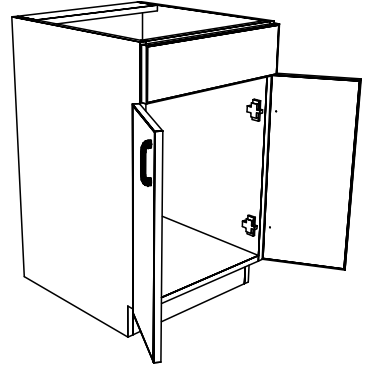

TYPICAL INTEGRAL KICK CABINET

TYPICAL SUB BASE CABINET

TYPICAL LOCK CABINET

TYPICAL SPECIFICATIONS:

- MIN WIDTH - 21"
- MAX WIDTH - 48"
- MIN HEIGHT - 22"
- MAX HEIGHT - 36"
- MIN DEPTH - 11.125"
- MAX DEPTH - 28.5"