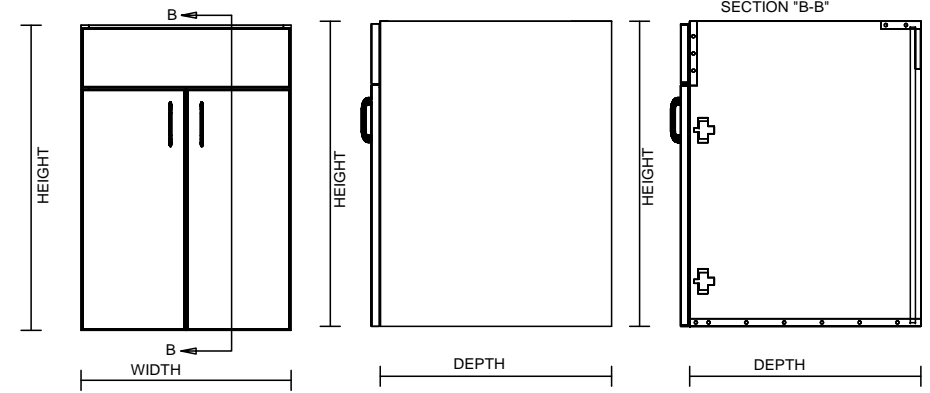

TYPICAL INTEGRAL KICK CABINET

TYPICAL SUB BASE CABINET

TYPICAL LOCK CABINET

TYPICAL SPECIFICATIONS:

- MIN WIDTH - 21"
- MAX WIDTH - 48"
- MIN HEIGHT - 22"
- MAX HEIGHT - 36"
- MIN DEPTH - 11.125"
- MAX DEPTH - 28.5"