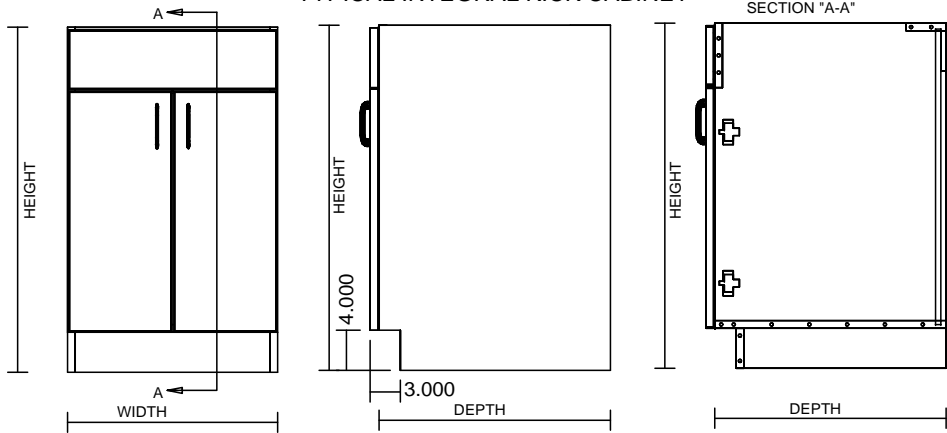

TYPICAL INTEGRAL KICK CABINET

TYPICAL SUB BASE CABINET

TYPICAL LOCK CABINET

TYPICAL SPECIFICATIONS:

- MIN WIDTH - 21"
- MAX WIDTH - 48"
- MIN HEIGHT - 22"
- MAX HEIGHT - 36"
- MIN DEPTH - 11.125"
- MAX DEPTH - 28.5"