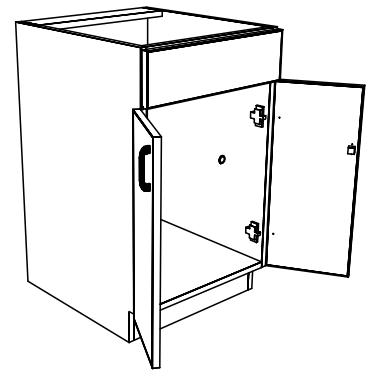

TYPICAL INTEGRAL KICK CABINET

TYPICAL SUB BASE CABINET

TYPICAL LOCK CABINET

TYPICAL SPECIFICATIONS:

- MIN WIDTH - 21"
- MAX WIDTH - 48"
- MIN HEIGHT - 22"
- MAX HEIGHT - 36"
- MIN DEPTH - 11.125"
- MAX DEPTH - 28.5"