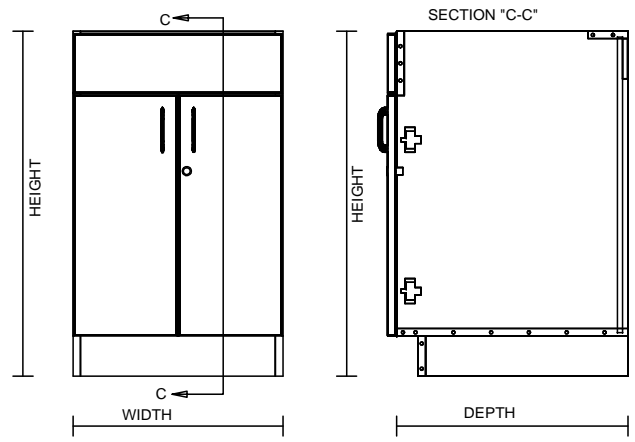

TYPICAL INTEGRAL KICK CABINET

TYPICAL SUB BASE CABINET

TYPICAL LOCK CABINET

TYPICAL SPECIFICATIONS:

- MIN WIDTH - 21"
- MAX WIDTH - 48"
- MIN HEIGHT - 22"
- MAX HEIGHT - 36"
- MIN DEPTH - 11.125"
- MAX DEPTH - 28.5"