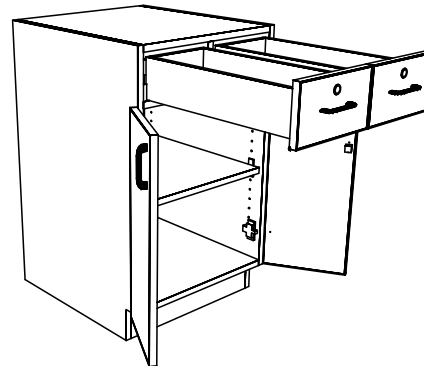

TYPICAL INTEGRAL KICK CABINET

TYPICAL SUB BASE CABINET

TYPICAL LOCK CABINET

TYPICAL SPECIFICATIONS:

MIN WIDTH - 21"  
MAX WIDTH - 48"

MIN HEIGHT - 22"  
MAX HEIGHT - 36"

MIN DEPTH - 11.125"  
MAX DEPTH - 28.5"