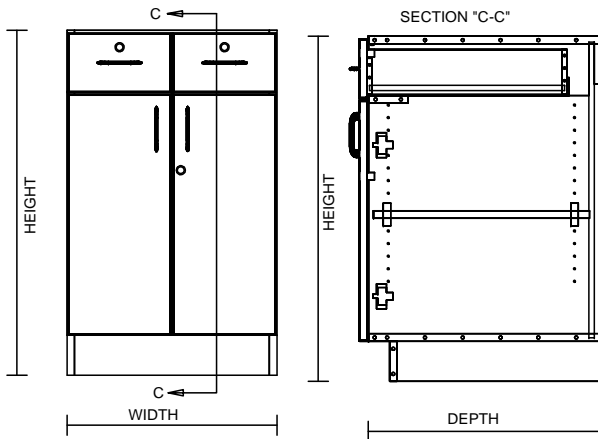

TYPICAL INTEGRAL KICK CABINET

TYPICAL SUB BASE CABINET

TYPICAL LOCK CABINET

TYPICAL SPECIFICATIONS:

MIN WIDTH - 21"  
MAX WIDTH - 48"

MIN HEIGHT - 22"  
MAX HEIGHT - 36"

MIN DEPTH - 11.125"  
MAX DEPTH - 28.5"