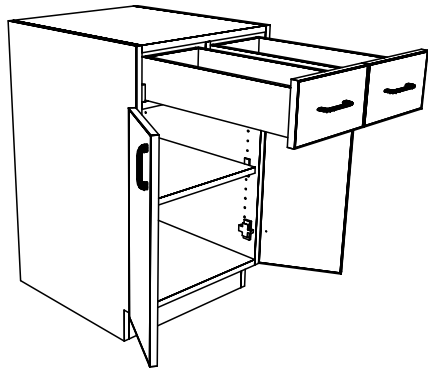

TYPICAL INTEGRAL KICK CABINET

TYPICAL SUB BASE CABINET

TYPICAL LOCK CABINET

TYPICAL SPECIFICATIONS:

MIN WIDTH - 21"  
MAX WIDTH - 48"

MIN HEIGHT - 22"  
MAX HEIGHT - 36"

MIN DEPTH - 11.125"  
MAX DEPTH - 28.5"