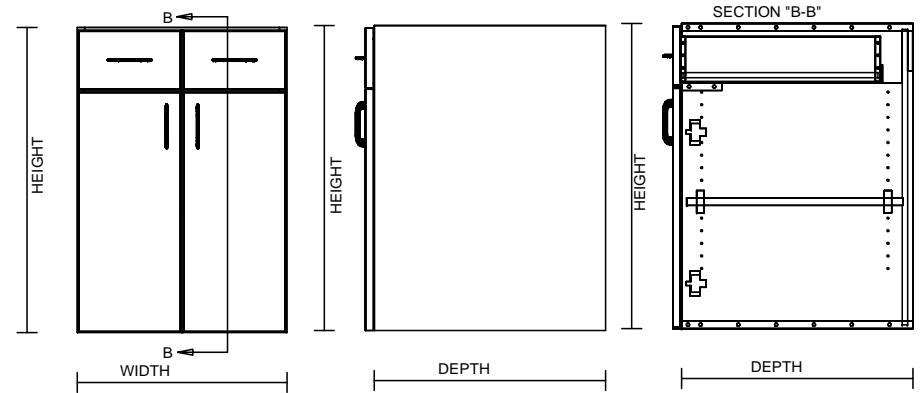

TYPICAL INTEGRAL KICK CABINET

TYPICAL SUB BASE CABINET

TYPICAL LOCK CABINET

TYPICAL SPECIFICATIONS:

MIN WIDTH - 21"  
MAX WIDTH - 48"

MIN HEIGHT - 22"  
MAX HEIGHT - 36"

MIN DEPTH - 11.125"  
MAX DEPTH - 28.5"