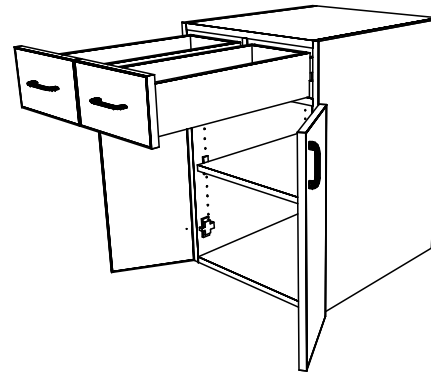

TYPICAL INTEGRAL KICK CABINET

TYPICAL SUB BASE CABINET

TYPICAL LOCK CABINET

TYPICAL SPECIFICATIONS:

MIN WIDTH - 21"  
MAX WIDTH - 48"

MIN HEIGHT - 22"  
MAX HEIGHT - 36"

MIN DEPTH - 11.125"  
MAX DEPTH - 28.5"