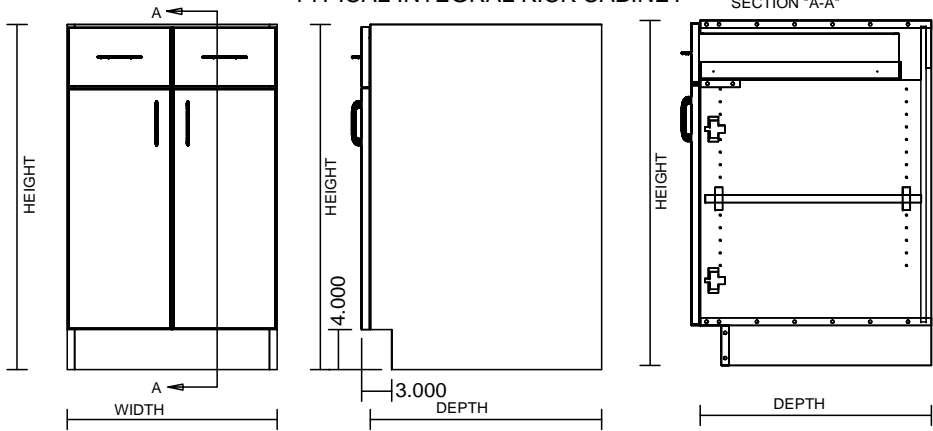

TYPICAL INTEGRAL KICK CABINET

TYPICAL SUB BASE CABINET

TYPICAL LOCK CABINET

TYPICAL SPECIFICATIONS:

MIN WIDTH - 21"  
MAX WIDTH - 48"

MIN HEIGHT - 22"  
MAX HEIGHT - 36"

MIN DEPTH - 11.125"  
MAX DEPTH - 28.5"