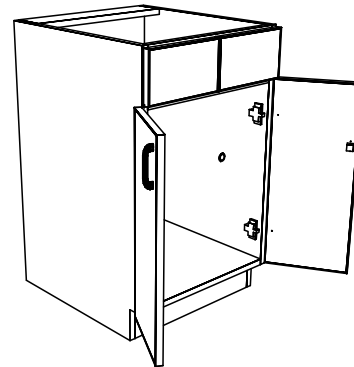

TYPICAL INTEGRAL KICK CABINET

TYPICAL SUB BASE CABINET

TYPICAL LOCK CABINET

TYPICAL SPECIFICATIONS:

MIN WIDTH - 21"  
MAX WIDTH - 48"

MIN HEIGHT - 22"  
MAX HEIGHT - 36"

MIN DEPTH - 11.125"  
MAX DEPTH - 28.5"