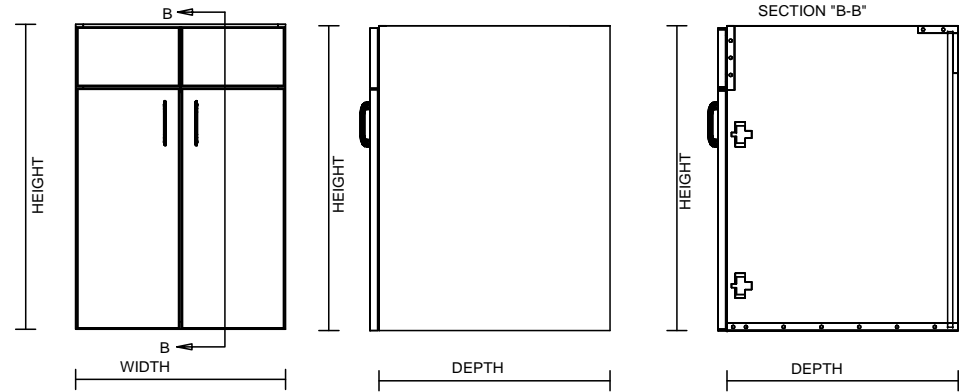

TYPICAL INTEGRAL KICK CABINET

TYPICAL SUB BASE CABINET

TYPICAL LOCK CABINET

TYPICAL SPECIFICATIONS:

MIN WIDTH - 21"  
MAX WIDTH - 48"

MIN HEIGHT - 22"  
MAX HEIGHT - 36"

MIN DEPTH - 11.125"  
MAX DEPTH - 28.5"