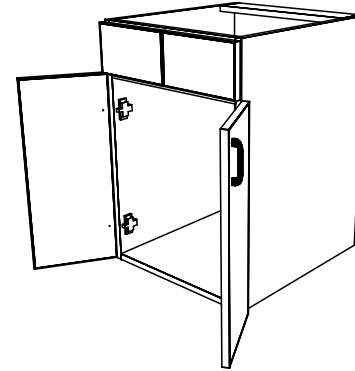

TYPICAL INTEGRAL KICK CABINET

TYPICAL SUB BASE CABINET

TYPICAL LOCK CABINET

TYPICAL SPECIFICATIONS:

MIN WIDTH - 21"  
MAX WIDTH - 48"

MIN HEIGHT - 22"  
MAX HEIGHT - 36"

MIN DEPTH - 11.125"  
MAX DEPTH - 28.5"