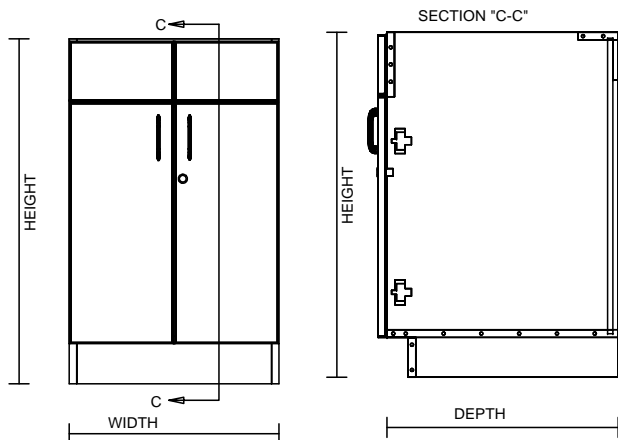

TYPICAL INTEGRAL KICK CABINET

TYPICAL SUB BASE CABINET

TYPICAL LOCK CABINET

TYPICAL SPECIFICATIONS:

MIN WIDTH - 21"  
MAX WIDTH - 48"

MIN HEIGHT - 22"  
MAX HEIGHT - 36"

MIN DEPTH - 11.125"  
MAX DEPTH - 28.5"