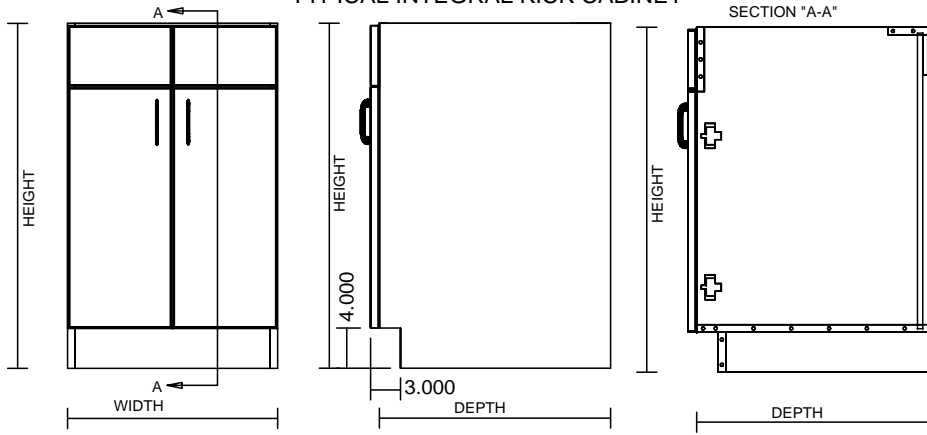

TYPICAL INTEGRAL KICK CABINET

TYPICAL SUB BASE CABINET

TYPICAL LOCK CABINET

TYPICAL SPECIFICATIONS:

MIN WIDTH - 21"  
MAX WIDTH - 48"

MIN HEIGHT - 22"  
MAX HEIGHT - 36"

MIN DEPTH - 11.125"  
MAX DEPTH - 28.5"