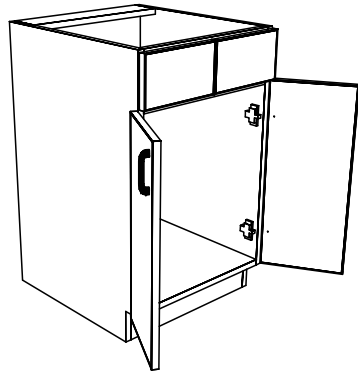

TYPICAL INTEGRAL KICK CABINET

TYPICAL SUB BASE CABINET

TYPICAL LOCK CABINET

TYPICAL SPECIFICATIONS:

MIN WIDTH - 21"  
MAX WIDTH - 48"

MIN HEIGHT - 22"  
MAX HEIGHT - 36"

MIN DEPTH - 11.125"  
MAX DEPTH - 28.5"