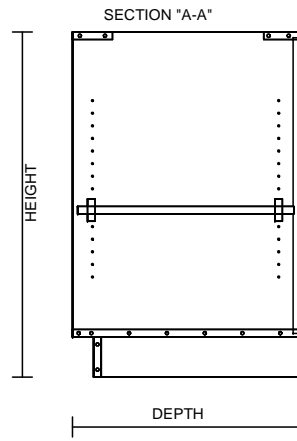

TYPICAL INTEGRAL KICK CABINET

TYPICAL SUB BASE CABINET

TYPICAL SPECIFICATIONS:

MIN WIDTH - 6"  
MAX WIDTH - 48"

MIN HEIGHT - 16"  
MAX HEIGHT - 36"

MIN DEPTH - 9"  
MAX DEPTH - 28.5"