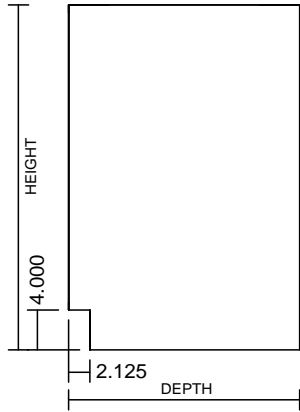

TYPICAL INTEGRAL KICK CABINET

TYPICAL SUB BASE CABINET

TYPICAL SPECIFICATIONS:

MIN WIDTH - 6"  
MAX WIDTH - 48"

MIN HEIGHT - 16"  
MAX HEIGHT - 36"

MIN DEPTH - 9"  
MAX DEPTH - 28.5"