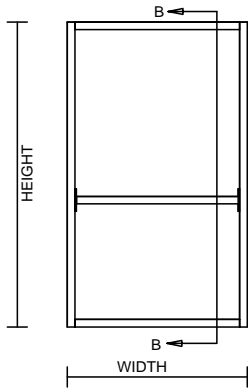

TYPICAL INTEGRAL KICK CABINET

TYPICAL SUB BASE CABINET

TYPICAL SPECIFICATIONS:

MIN WIDTH - 6"  
MAX WIDTH - 48"

MIN HEIGHT - 16"  
MAX HEIGHT - 36"

MIN DEPTH - 9"  
MAX DEPTH - 28.5"