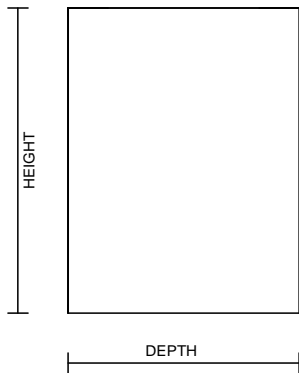

TYPICAL INTEGRAL KICK CABINET

TYPICAL SUB BASE CABINET

TYPICAL SPECIFICATIONS:

MIN WIDTH - 6"  
MAX WIDTH - 48"

MIN HEIGHT - 16"  
MAX HEIGHT - 36"

MIN DEPTH - 9"  
MAX DEPTH - 28.5"