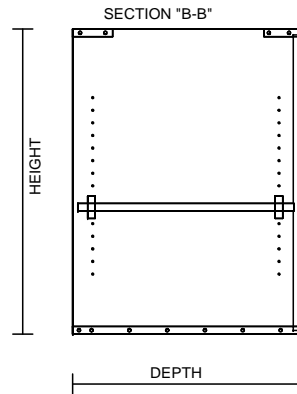

TYPICAL INTEGRAL KICK CABINET

TYPICAL SUB BASE CABINET

TYPICAL SPECIFICATIONS:

MIN WIDTH - 6"  
MAX WIDTH - 48"

MIN HEIGHT - 16"  
MAX HEIGHT - 36"

MIN DEPTH - 9"  
MAX DEPTH - 28.5"