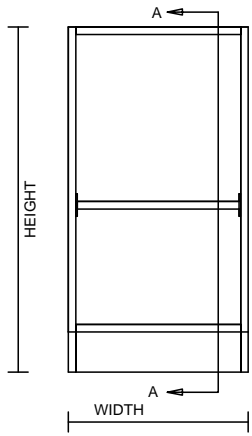

TYPICAL INTEGRAL KICK CABINET

TYPICAL SUB BASE CABINET

TYPICAL SPECIFICATIONS:

MIN WIDTH - 6"  
MAX WIDTH - 48"

MIN HEIGHT - 16"  
MAX HEIGHT - 36"

MIN DEPTH - 9"  
MAX DEPTH - 28.5"