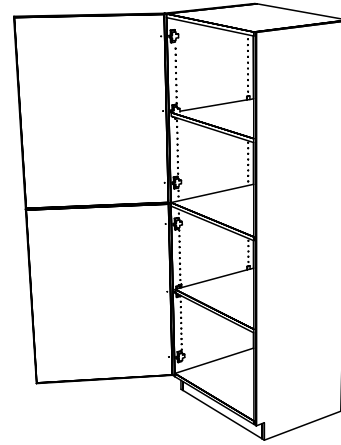

TYPICAL INTEGRAL KICK CABINET

TYPICAL SPECIFICATIONS:

MIN WIDTH - 9"
MAX WIDTH - 30"

MIN HEIGHT - 60"
MAX HEIGHT - 96"

MIN DEPTH - 9"
MAX DEPTH - 28.5"

TYPICAL SUB BASE CABINET

TYPICAL LOCK CABINET