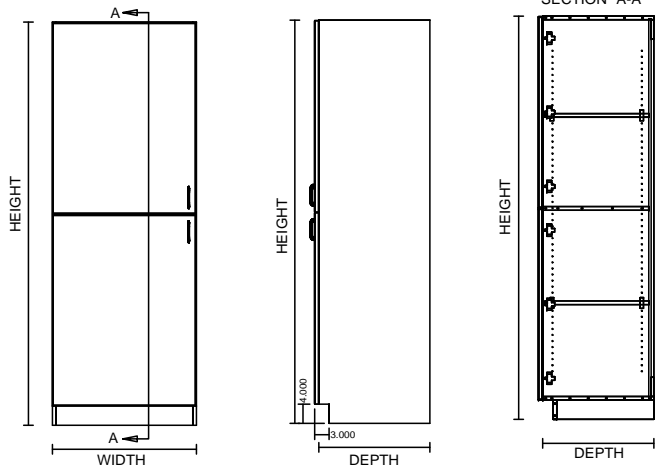

TYPICAL INTEGRAL KICK CABINET

TYPICAL SPECIFICATIONS:

MIN WIDTH - 9"
MAX WIDTH - 30"

MIN HEIGHT - 60"
MAX HEIGHT - 96"

MIN DEPTH - 9"
MAX DEPTH - 28.5"

TYPICAL SUB BASE CABINET

TYPICAL LOCK CABINET