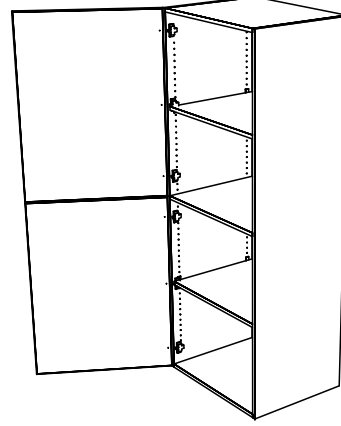

TYPICAL INTEGRAL KICK CABINET

TYPICAL SPECIFICATIONS:

MIN WIDTH - 9"
MAX WIDTH - 30"

MIN HEIGHT - 60"
MAX HEIGHT - 96"

MIN DEPTH - 9"
MAX DEPTH - 28.5"

TYPICAL SUB BASE CABINET

TYPICAL LOCK CABINET