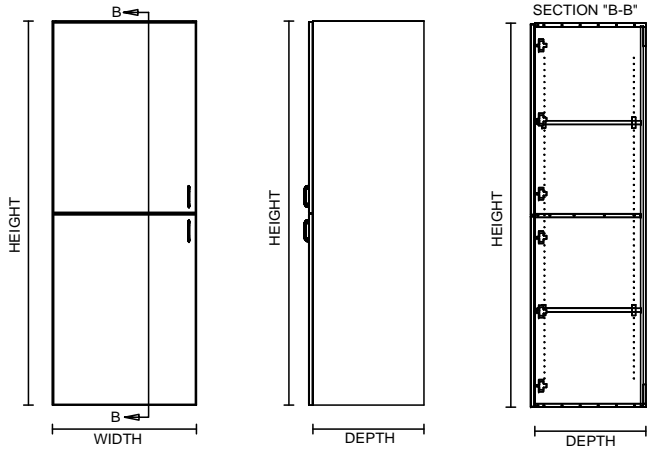

TYPICAL INTEGRAL KICK CABINET

TYPICAL SPECIFICATIONS:

MIN WIDTH - 9"
MAX WIDTH - 30"

MIN HEIGHT - 60"
MAX HEIGHT - 96"

MIN DEPTH - 9"
MAX DEPTH - 28.5"

TYPICAL SUB BASE CABINET

TYPICAL LOCK CABINET