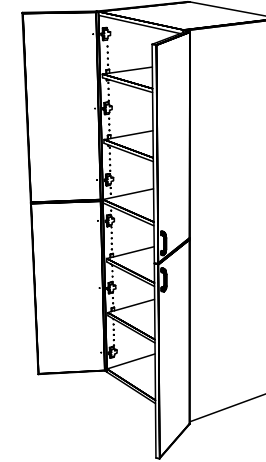

TYPICAL INTEGRAL KICK CABINET

TYPICAL SUB BASE CABINET

TYPICAL LOCK CABINET

TYPICAL SPECIFICATIONS:

MIN WIDTH - 21"
MAX WIDTH - 48"

MIN HEIGHT - 60"
MAX HEIGHT - 96"

MIN DEPTH - 9"
MAX DEPTH - 28.5"