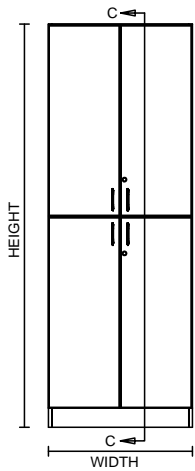

TYPICAL INTEGRAL KICK CABINET

TYPICAL SUB BASE CABINET

TYPICAL LOCK CABINET

TYPICAL SPECIFICATIONS:

MIN WIDTH - 21"
MAX WIDTH - 48"

MIN HEIGHT - 60"
MAX HEIGHT - 96"

MIN DEPTH - 9"
MAX DEPTH - 28.5"