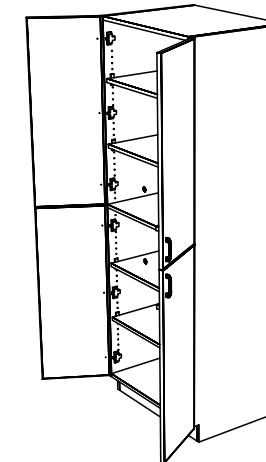

TYPICAL INTEGRAL KICK CABINET

TYPICAL SUB BASE CABINET

TYPICAL LOCK CABINET

TYPICAL SPECIFICATIONS:

MIN WIDTH - 21"
MAX WIDTH - 48"

MIN HEIGHT - 60"
MAX HEIGHT - 96"

MIN DEPTH - 9"
MAX DEPTH - 28.5"