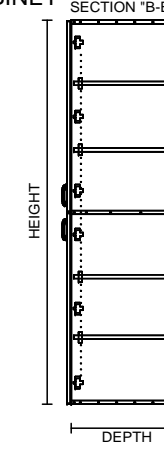

TYPICAL INTEGRAL KICK CABINET

TYPICAL SUB BASE CABINET

TYPICAL LOCK CABINET

TYPICAL SPECIFICATIONS:

MIN WIDTH - 21"
MAX WIDTH - 48"

MIN HEIGHT - 60"
MAX HEIGHT - 96"

MIN DEPTH - 9"
MAX DEPTH - 28.5"