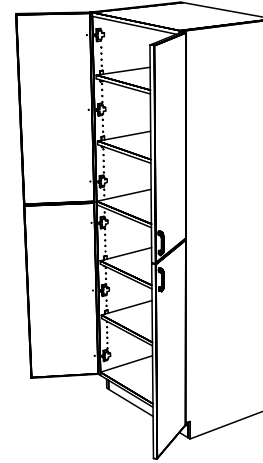

TYPICAL INTEGRAL KICK CABINET

TYPICAL SUB BASE CABINET

TYPICAL LOCK CABINET

TYPICAL SPECIFICATIONS:

MIN WIDTH - 21"
MAX WIDTH - 48"

MIN HEIGHT - 60"
MAX HEIGHT - 96"

MIN DEPTH - 9"
MAX DEPTH - 28.5"