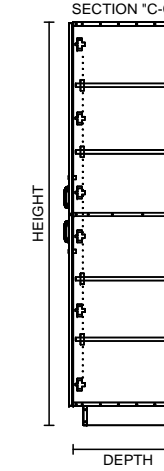

TYPICAL INTEGRAL KICK CABINET

TYPICAL SUB BASE CABINET

TYPICAL LOCK CABINET

TYPICAL SPECIFICATIONS:

MIN WIDTH - 21"
MAX WIDTH - 48"

MIN HEIGHT - 60"
MAX HEIGHT - 96"

MIN DEPTH - 9"
MAX DEPTH - 28.5"