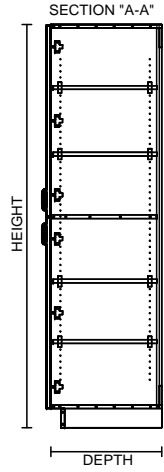

TYPICAL INTEGRAL KICK CABINET

TYPICAL SUB BASE CABINET

TYPICAL LOCK CABINET

TYPICAL SPECIFICATIONS:

MIN WIDTH - 21"
MAX WIDTH - 48"

MIN HEIGHT - 60"
MAX HEIGHT - 96"

MIN DEPTH - 9"
MAX DEPTH - 28.5"