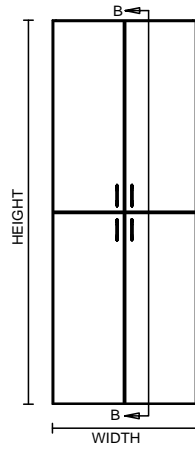

TYPICAL INTEGRAL KICK CABINET

TYPICAL SUB BASE CABINET

TYPICAL LOCK CABINET

TYPICAL SPECIFICATIONS:

MIN WIDTH - 21"
MAX WIDTH - 48"

MIN HEIGHT - 60"
MAX HEIGHT - 96"

MIN DEPTH - 9"
MAX DEPTH - 28.5"