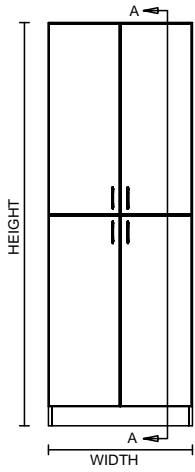

TYPICAL INTEGRAL KICK CABINET

TYPICAL SUB BASE CABINET

TYPICAL LOCK CABINET

TYPICAL SPECIFICATIONS:

MIN WIDTH - 21"
MAX WIDTH - 48"

MIN HEIGHT - 60"
MAX HEIGHT - 96"

MIN DEPTH - 9"
MAX DEPTH - 28.5"