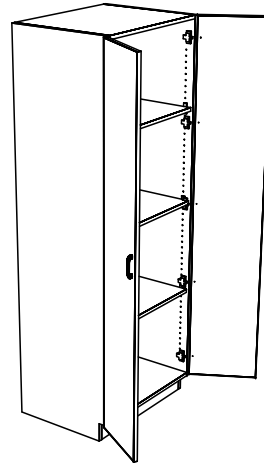

TYPICAL INTEGRAL KICK CABINET

TYPICAL SPECIFICATIONS:

MIN WIDTH - 21"
MAX WIDTH - 48"

MIN HEIGHT - 36"
MAX HEIGHT - 96"

MIN DEPTH - 9"
MAX DEPTH - 28.5"

TYPICAL SUB BASE CABINET

TYPICAL LOCK CABINET