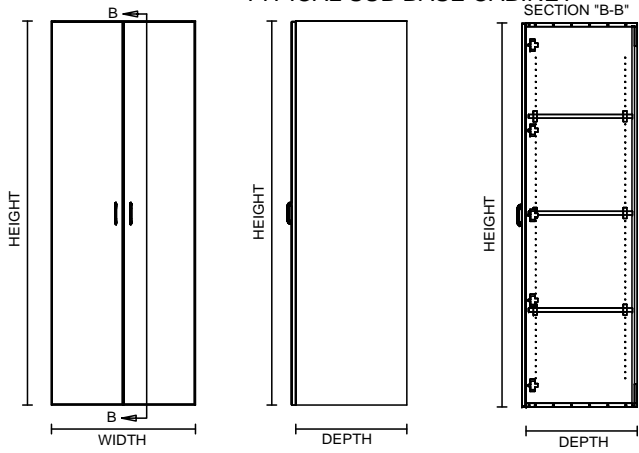

TYPICAL INTEGRAL KICK CABINET

TYPICAL SPECIFICATIONS:

MIN WIDTH - 21"
MAX WIDTH - 48"

MIN HEIGHT - 36"
MAX HEIGHT - 96"

MIN DEPTH - 9"
MAX DEPTH - 28.5"

TYPICAL SUB BASE CABINET

TYPICAL LOCK CABINET