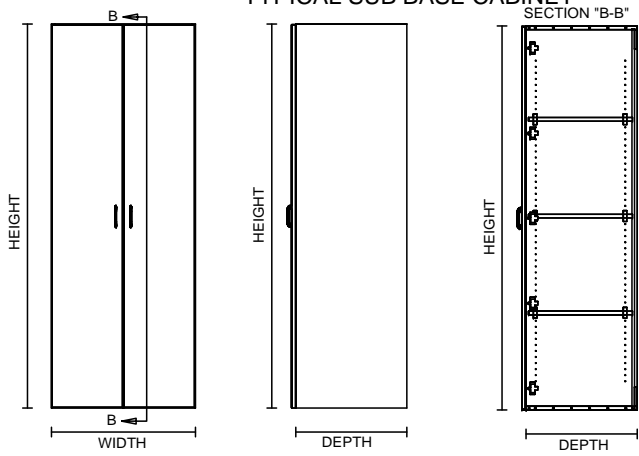

TYPICAL INTEGRAL KICK CABINET

TYPICAL SPECIFICATIONS:

MIN WIDTH - 21"
MAX WIDTH - 48"

MIN HEIGHT - 36"
MAX HEIGHT - 96"

MIN DEPTH - 9"
MAX DEPTH - 28.5"

TYPICAL SUB BASE CABINET

TYPICAL LOCK CABINET