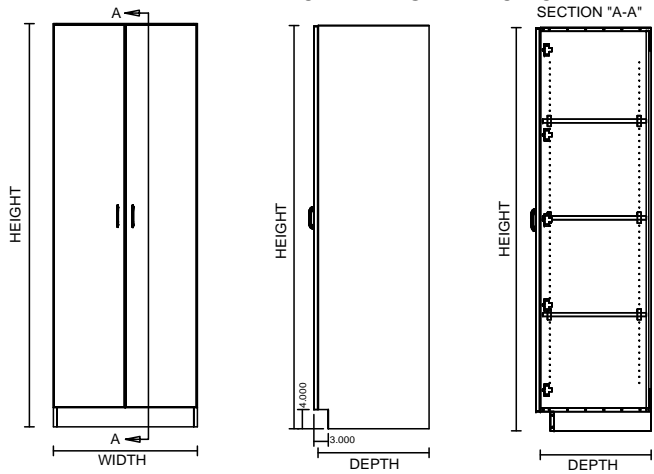

TYPICAL INTEGRAL KICK CABINET

TYPICAL SPECIFICATIONS:

MIN WIDTH - 21"
MAX WIDTH - 48"

MIN HEIGHT - 36"
MAX HEIGHT - 96"

MIN DEPTH - 9"
MAX DEPTH - 28.5"

TYPICAL SUB BASE CABINET

TYPICAL LOCK CABINET