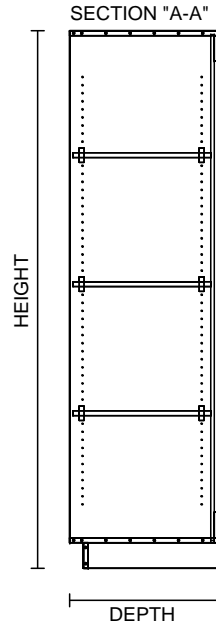

TYPICAL INTEGRAL KICK CABINET

TYPICAL SPECIFICATIONS:

MIN WIDTH - 9"  
MAX WIDTH - 48"

MIN HEIGHT - 36"  
MAX HEIGHT - 96"

MIN DEPTH - 9"  
MAX DEPTH - 28.5"

TYPICAL SUB BASE CABINET