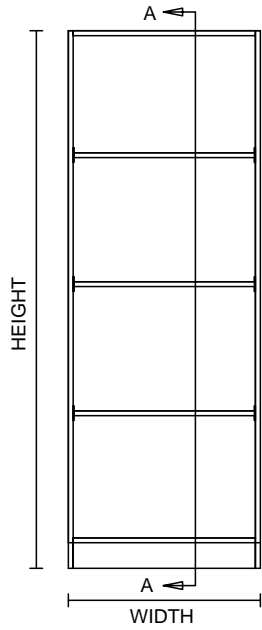

TYPICAL INTEGRAL KICK CABINET

TYPICAL SPECIFICATIONS:

MIN WIDTH - 9"  
MAX WIDTH - 48"

MIN HEIGHT - 36"  
MAX HEIGHT - 96"

MIN DEPTH - 9"  
MAX DEPTH - 28.5"

TYPICAL SUB BASE CABINET